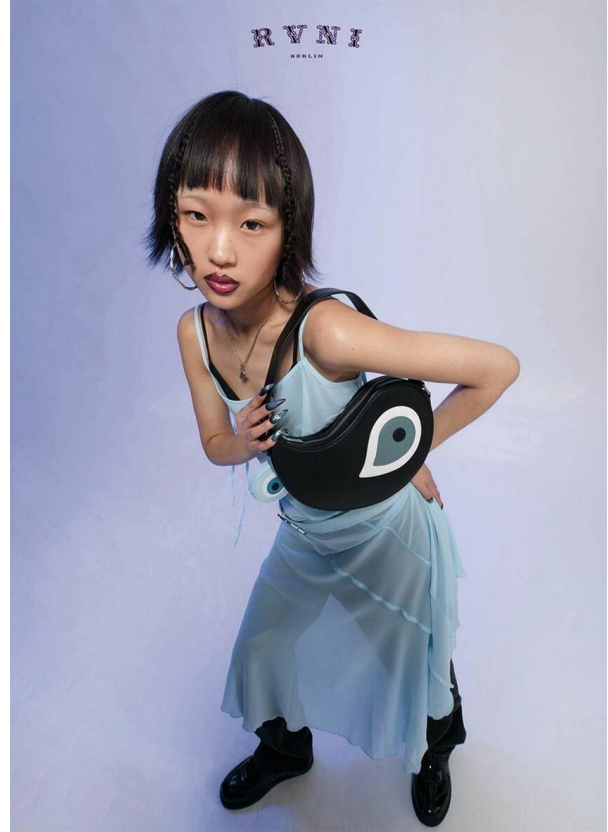

SCOUT

MODEL • AGENCY

JEE HYE LEE MAIN

HEIGHT 165 cm BUST/WAIST/HIPS 74/65/90 cm SIZE 32 / Jeans 28/30 EYES brown HAIR black SHOES 36 LOCATION Berlin DE

SCOUT

MODEL • AGENCY

JEE HYE LEE MAIN

HEIGHT 165 cm BUST/WAIST/HIPS 74/65/90 cm SIZE 32 / Jeans 28/30 EYES brown HAIR black SHOES 36 LOCATION Berlin DE