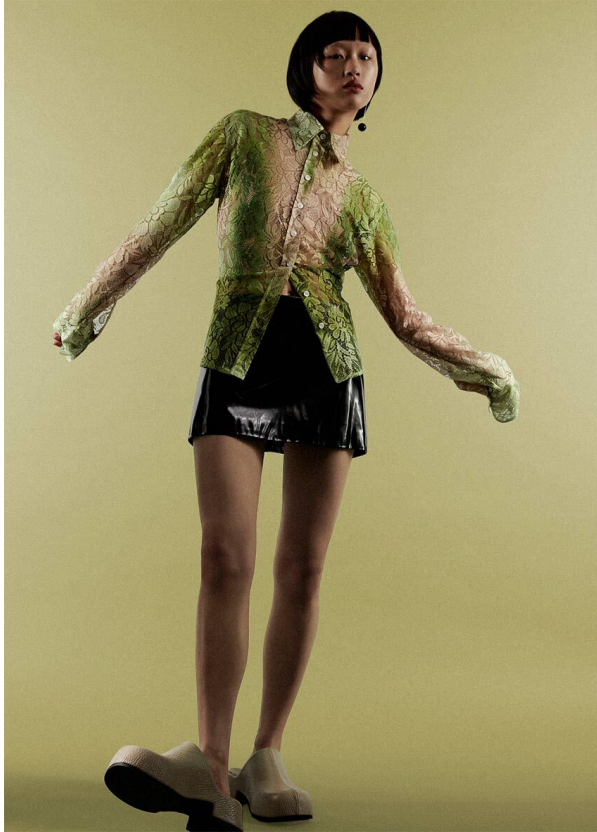

SCOUT

MODEL • AGENCY

JEE HYE LEE MAIN

HEIGHT 165 cm BUST/WAIST/HIPS 74/65/90 cm SIZE 32 / Jeans 28/30 EYES brown HAIR black SHOES 36 LOCATION Berlin DE

SCOUT

MODEL • AGENCY

JEE HYE LEE MAIN

HEIGHT 165 cm BUST/WAIST/HIPS 74/65/90 cm SIZE 32 / Jeans 28/30 EYES brown HAIR black SHOES 36 LOCATION Berlin DE

SCOUT

MODEL • AGENCY

JEE HYE LEE MAIN

HEIGHT 165 cm BUST/WAIST/HIPS 74/65/90 cm SIZE 32 / Jeans 28/30 EYES brown HAIR black SHOES 36 LOCATION Berlin DE