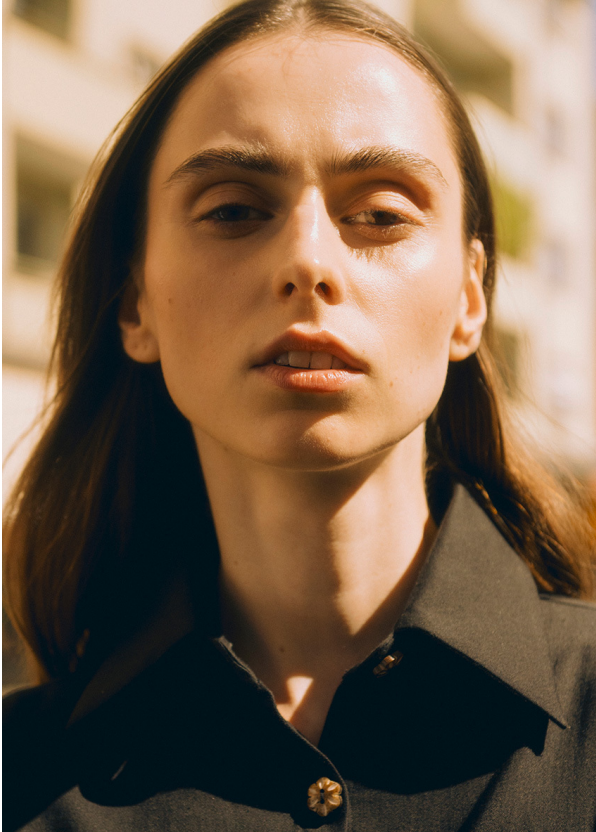

SCOUT

MODEL • AGENCY

ADA O. DEVELOPMENT

HEIGHT 172 cm BUST/WAIST/HIPS 80/59/89 cm JEANS 28/32 EYES brown HAIR dark brown SHOES 40 LOCATION Zurich CH

SCOUT

MODEL • AGENCY

ADA O. DEVELOPMENT

HEIGHT 172 cm BUST/WAIST/HIPS 80/59/89 cm JEANS 28/32 EYES brown HAIR dark brown SHOES 40 LOCATION Zurich CH