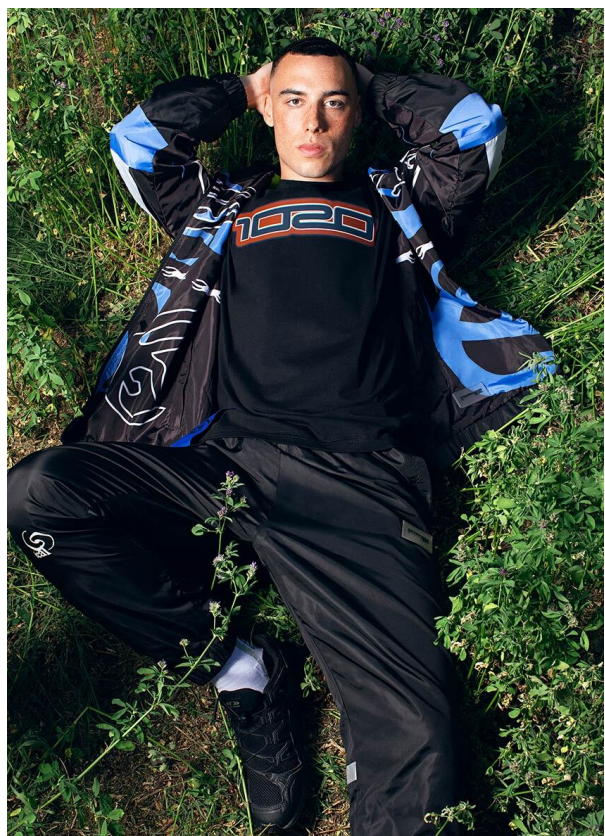

# SCOUT

MODEL ● AGENCY

**ADAM M.** 20 PLUS

HEIGHT 180 cm BUST/WAIST/HIPS 101/79/98 cm EYES hazel HAIR dark brown SHOES 43 LOCATION Lausanne CH