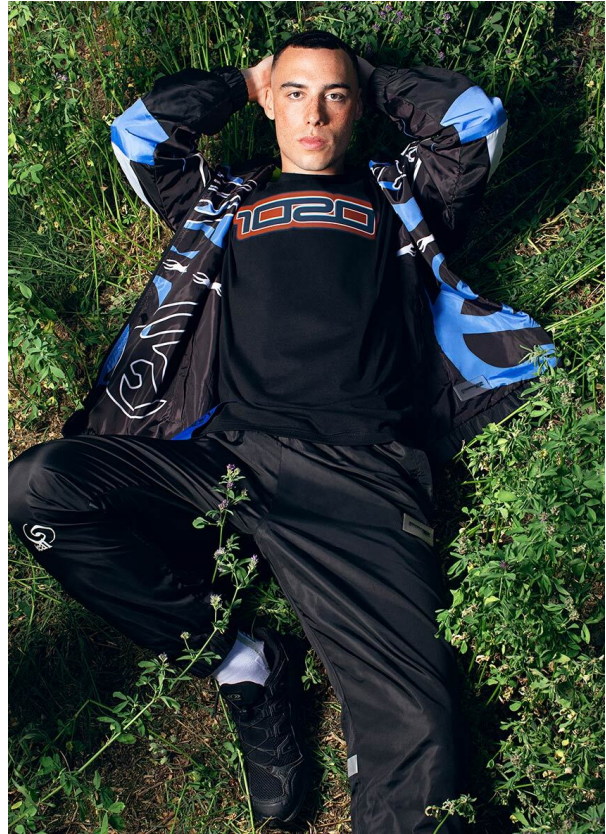

SCOUT

MODEL • AGENCY

ADAM M. DEVELOPMENT

HEIGHT 180 cm BUST/WAIST/HIPS 101/79/98 cm EYES hazel HAIR dark brown SHOES 43 LOCATION Lausanne CH

SCOUT

MODEL • AGENCY

ADAM M. DEVELOPMENT

HEIGHT 180 cm BUST/WAIST/HIPS 101/79/98 cm EYES hazel HAIR dark brown SHOES 43 LOCATION Lausanne CH

SCOUT

ADAM M. DEVELOPMENT

MODEL • AGENCY

HEIGHT 180 cm BUST/WAIST/HIPS 101/79/98 cm EYES hazel HAIR dark brown SHOES 43 LOCATION Lausanne CH

SCOUT

MODEL • AGENCY

ADAM M. DEVELOPMENT

HEIGHT 180 cm BUST/WAIST/HIPS 101/79/98 cm EYES hazel HAIR dark brown SHOES 43 LOCATION Lausanne CH