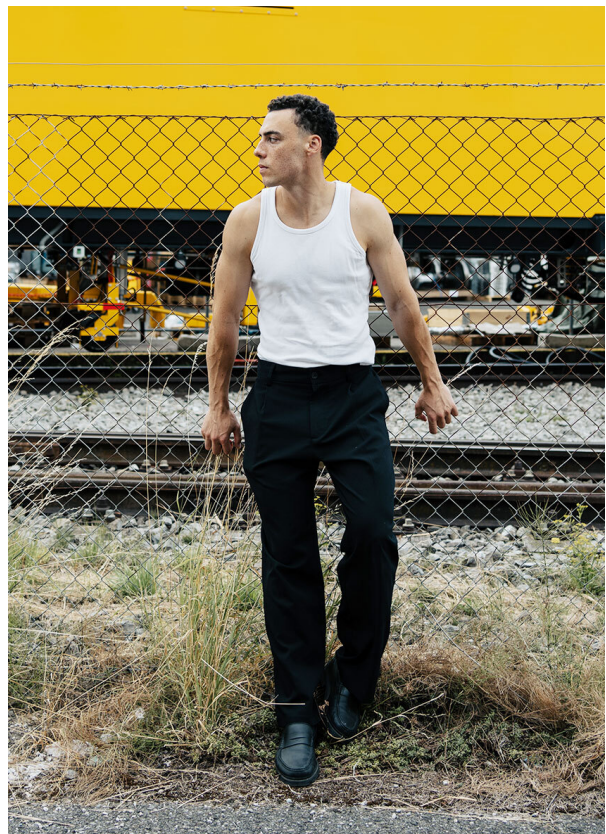

SCOUT

MODEL • AGENCY

ADAM M. DEVELOPMENT

HEIGHT 180 cm BUST/WAIST/HIPS 101/79/98 cm EYES hazel HAIR dark brown SHOES 43 LOCATION Lausanne CH

SCOUT

MODEL • AGENCY

ADAM M. DEVELOPMENT

HEIGHT 180 cm BUST/WAIST/HIPS 101/79/98 cm EYES hazel HAIR dark brown SHOES 43 LOCATION Lausanne CH

SCOUT

ADAM M. DEVELOPMENT

MODEL • AGENCY

HEIGHT 180 cm BUST/WAIST/HIPS 101/79/98 cm EYES hazel HAIR dark brown SHOES 43 LOCATION Lausanne CH

SCOUT

MODEL • AGENCY

ADAM M. DEVELOPMENT

HEIGHT 180 cm BUST/WAIST/HIPS 101/79/98 cm EYES hazel HAIR dark brown SHOES 43 LOCATION Lausanne CH