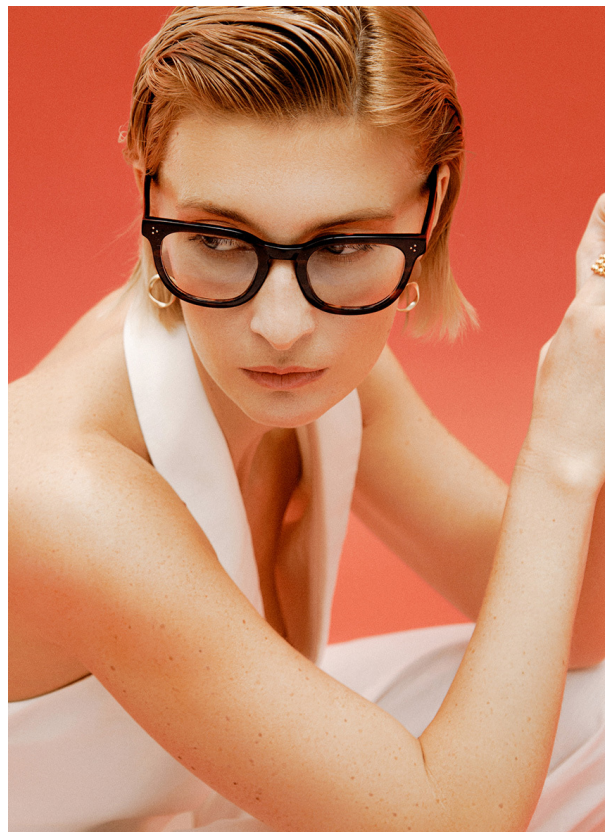

SCOUT

MODEL • AGENCY

ALENA D. 30 PLUS

HEIGHT 172 cm LINGERIE 75B BUST/WAIST/HIPS 83/62/92 cm SIZE 36 JEANS 26/32 EYES blue HAIR blonde SHOES 38
LOCATION Madrid ES

SCOUT

MODEL • AGENCY

ALENA D. 30 PLUS

HEIGHT 172 cm LINGERIE 75B BUST/WAIST/HIPS 83/62/92 cm SIZE 36 JEANS 26/32 EYES blue HAIR blonde SHOES 38
LOCATION Madrid ES

SCOUT

MODEL ● AGENCY

ALENA D. 30 PLUS

HEIGHT 172 cm LINGERIE 75B BUST/WAIST/HIPS 83/62/92 cm SIZE 36 JEANS 26/32 EYES blue HAIR blonde SHOES 38
LOCATION Madrid ES

SCOUT

MODEL • AGENCY

ALENA D. 30 PLUS

HEIGHT 172 cm LINGERIE 75B BUST/WAIST/HIPS 83/62/92 cm SIZE 36 JEANS 26/32 EYES blue HAIR blonde SHOES 38
LOCATION Madrid ES