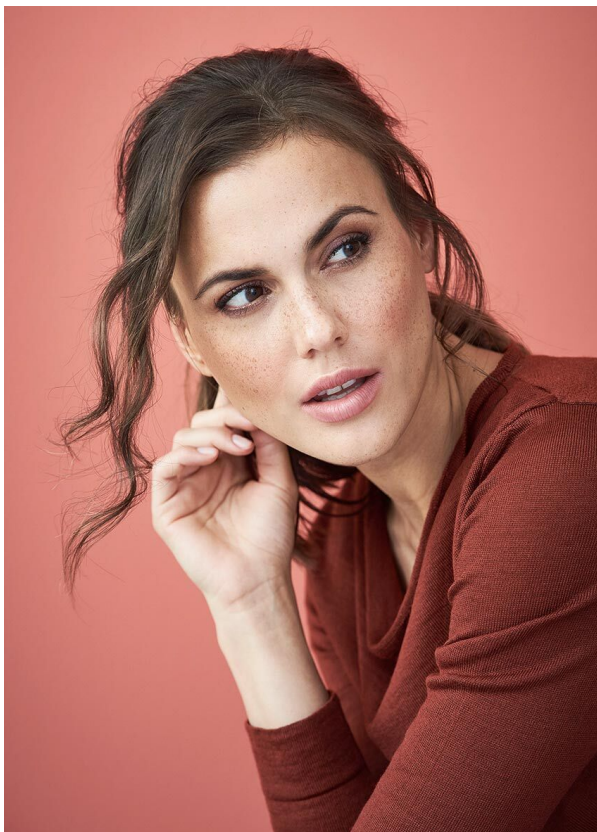

SCOUT

MODEL • AGENCY

ALENA K. 30 PLUS

HEIGHT 175 cm LINGERIE 75B BUST/WAIST/HIPS 88/64/92 cm EYES brown HAIR brown SHOES 39 LOCATION Mallorca ES

SCOUT

MODEL • AGENCY

ALENA K. 30 PLUS

HEIGHT 175 cm LINGERIE 75B BUST/WAIST/HIPS 88/64/92 cm EYES brown HAIR brown SHOES 39 LOCATION Mallorca ES