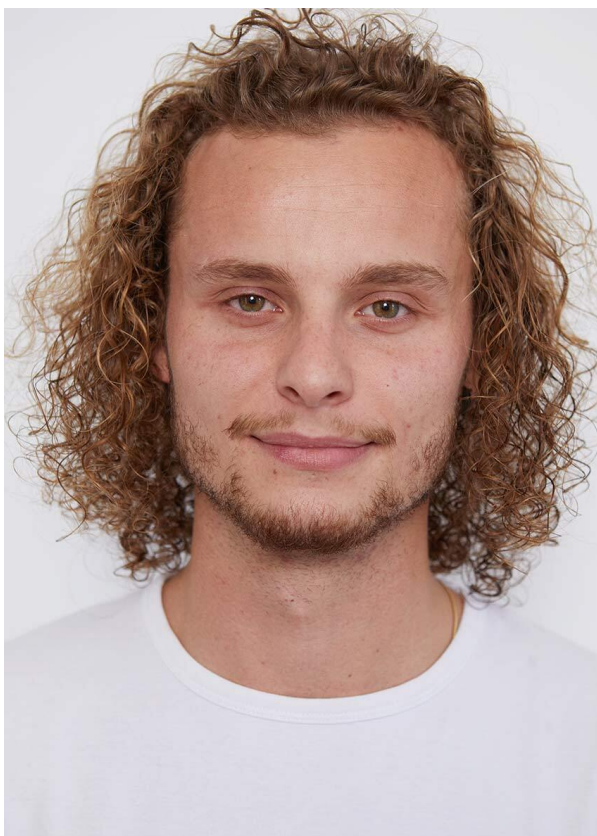

SCOUT

MODEL ● AGENCY

ALESSANDRO DE. 20 PLUS

HEIGHT 184 cm BUST/WAIST/HIPS 91/78/97 cm EYES green brown HAIR blonde SHOES 44 LOCATION Zürich CH

SCOUT

MODEL ● AGENCY

ALESSANDRO DE. 20 PLUS

HEIGHT 184 cm BUST/WAIST/HIPS 91/78/97 cm EYES green brown HAIR blonde SHOES 44 LOCATION Zürich CH

SCOUT

MODEL ● AGENCY

ALESSANDRO DE. 20 PLUS

HEIGHT 184 cm BUST/WAIST/HIPS 91/78/97 cm EYES green brown HAIR blonde SHOES 44 LOCATION Zürich CH