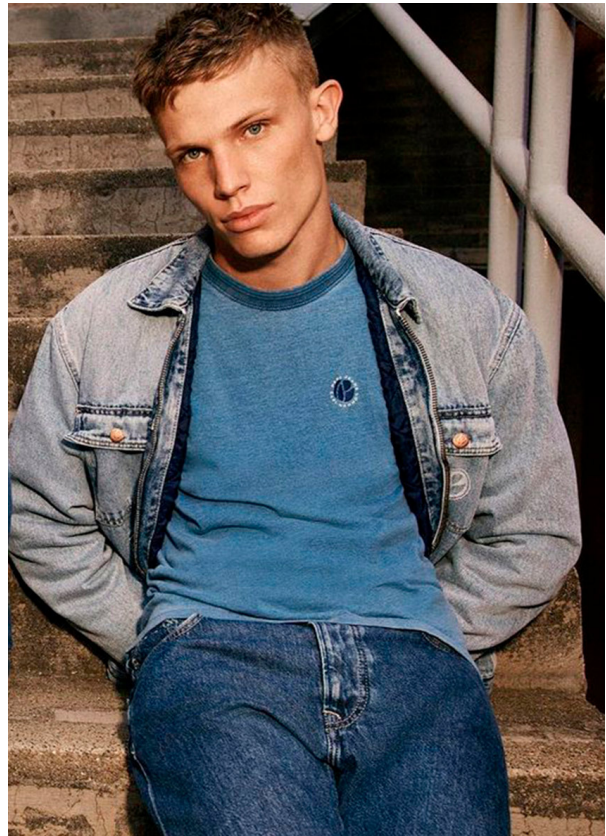

SCOUT

MODEL • AGENCY

ALEX G. MAIN

HEIGHT 188 cm BUST/WAIST/HIPS 100/79/98 cm EYES blue HAIR blonde SHOES 44 LOCATION Barcelona ES

SCOUT

MODEL • AGENCY

ALEX G. MAIN

HEIGHT 188 cm BUST/WAIST/HIPS 100/79/98 cm EYES blue HAIR blonde SHOES 44 LOCATION Barcelona ES