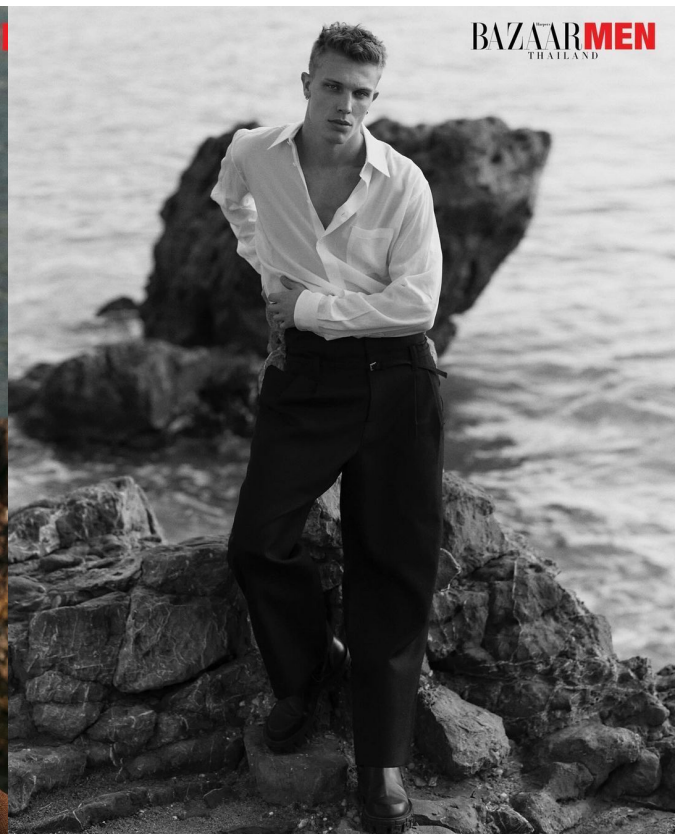

SCOUT

MODEL • AGENCY

ALEX G. MAIN

HEIGHT 188 cm BUST/WAIST/HIPS 100/79/98 cm EYES blue HAIR blonde SHOES 44 LOCATION Barcelona ES

SCOUT

MODEL • AGENCY

ALEX G. MAIN

HEIGHT 188 cm BUST/WAIST/HIPS 100/79/98 cm EYES blue HAIR blonde SHOES 44 LOCATION Barcelona ES