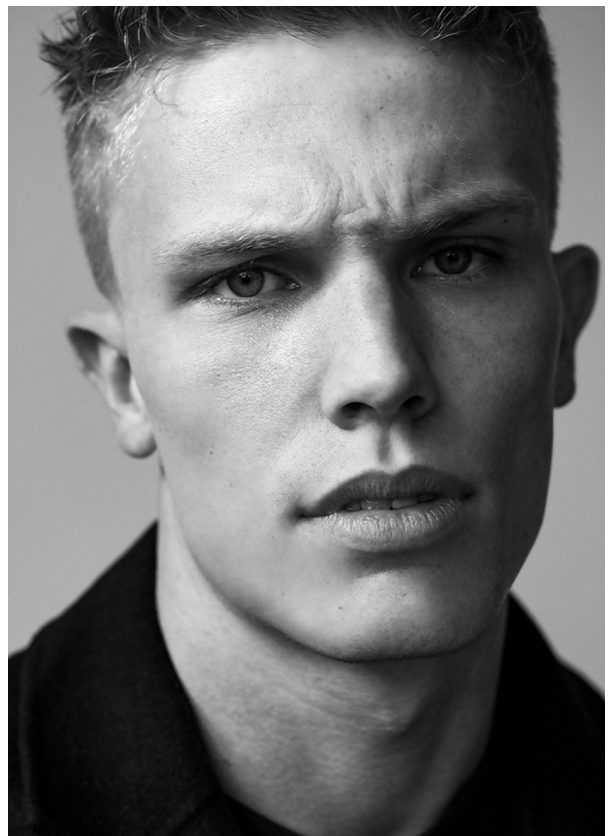

SCOUT

MODEL • AGENCY

ALEX G. MAIN

HEIGHT 188 cm BUST/WAIST/HIPS 100/79/98 cm EYES blue HAIR blonde SHOES 44 LOCATION Barcelona ES

SCOUT

MODEL • AGENCY

ALEX G. MAIN

HEIGHT 188 cm BUST/WAIST/HIPS 100/79/98 cm EYES blue HAIR blonde SHOES 44 LOCATION Barcelona ES