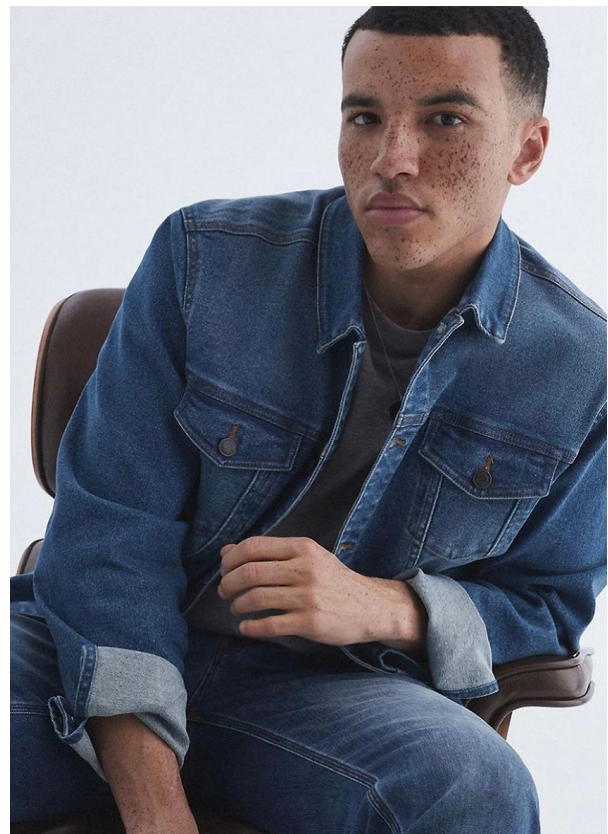

SCOUT

MODEL • AGENCY

ALEX J. MAIN

HEIGHT 186 cm BUST/WAIST/HIPS 108/84/102 cm JEANS 33/34 EYES brown HAIR brown SHOES 44 LOCATION London

SCOUT

MODEL • AGENCY

ALEX J. MAIN

HEIGHT 186 cm BUST/WAIST/HIPS 108/84/102 cm JEANS 33/34 EYES brown HAIR brown SHOES 44 LOCATION London

SCOUT

MODEL • AGENCY

ALEX J. MAIN

HEIGHT 186 cm BUST/WAIST/HIPS 108/84/102 cm JEANS 33/34 EYES brown HAIR brown SHOES 44 LOCATION London

SCOUT

ALEX J. MAIN

MODEL • AGENCY

HEIGHT 186 cm BUST/WAIST/HIPS 108/84/102 cm JEANS 33/34 EYES brown HAIR brown SHOES 44 LOCATION London