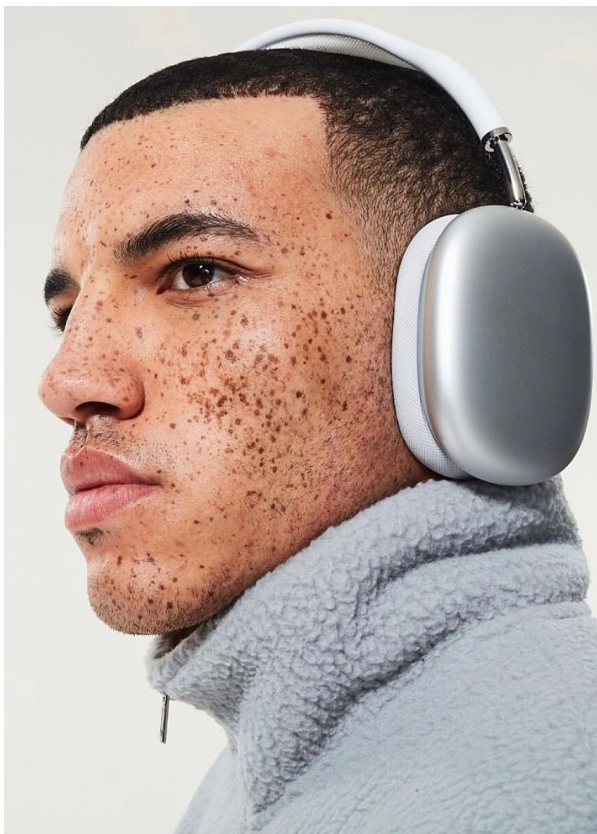

SCOUT

MODEL • AGENCY

ALEX J. MAIN

HEIGHT 186 cm BUST/WAIST/HIPS 108/84/102 cm JEANS 33/34 EYES brown HAIR brown SHOES 44 LOCATION London

SCOUT

MODEL • AGENCY

ALEX J. MAIN

HEIGHT 186 cm BUST/WAIST/HIPS 108/84/102 cm JEANS 33/34 EYES brown HAIR brown SHOES 44 LOCATION London

SCOUT

MODEL • AGENCY

ALEX J. MAIN

HEIGHT 186 cm BUST/WAIST/HIPS 108/84/102 cm JEANS 33/34 EYES brown HAIR brown SHOES 44 LOCATION London

SCOUT

ALEX J. MAIN

MODEL • AGENCY

HEIGHT 186 cm BUST/WAIST/HIPS 108/84/102 cm JEANS 33/34 EYES brown HAIR brown SHOES 44 LOCATION London

SCOUT

MODEL ● AGENCY

ALEX J. MAIN

HEIGHT 186 cm BUST/WAIST/HIPS 108/84/102 cm JEANS 33/34 EYES brown HAIR brown SHOES 44 LOCATION London

SCOUT

MODEL • AGENCY

ALEX J. MAIN

HEIGHT 186 cm BUST/WAIST/HIPS 108/84/102 cm JEANS 33/34 EYES brown HAIR brown SHOES 44 LOCATION London