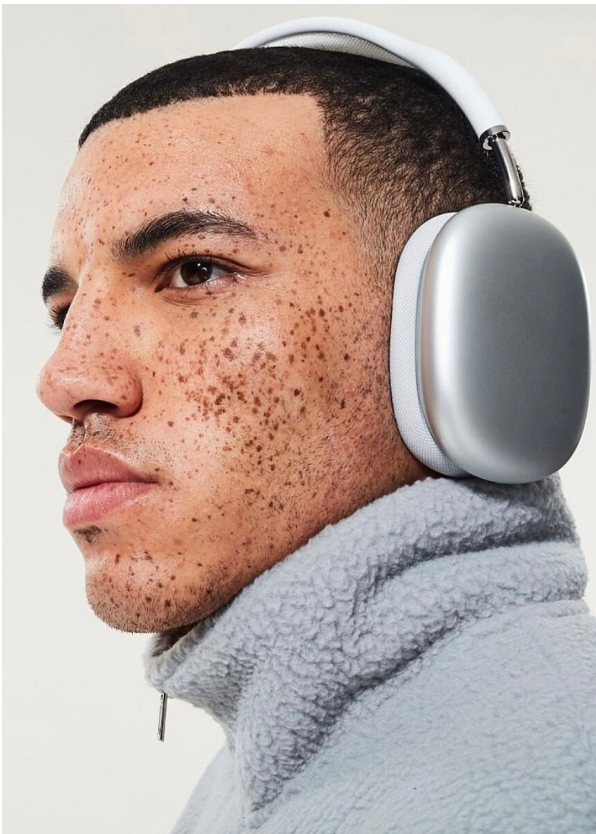

SCOUT

MODEL • AGENCY

ALEX J. MAIN

HEIGHT 186 cm BUST/WAIST/HIPS 108/84/102 cm JEANS 33/34 EYES brown HAIR brown SHOES 44 LOCATION London

SCOUT

MODEL • AGENCY

ALEX J. MAIN

HEIGHT 186 cm BUST/WAIST/HIPS 108/84/102 cm JEANS 33/34 EYES brown HAIR brown SHOES 44 LOCATION London

SCOUT

MODEL • AGENCY

ALEX J. MAIN

HEIGHT 186 cm BUST/WAIST/HIPS 108/84/102 cm JEANS 33/34 EYES brown HAIR brown SHOES 44 LOCATION London

SCOUT

ALEX J. MAIN

MODEL • AGENCY

HEIGHT 186 cm BUST/WAIST/HIPS 108/84/102 cm JEANS 33/34 EYES brown HAIR brown SHOES 44 LOCATION London

SCOUT

MODEL ● AGENCY

ALEX J. MAIN

HEIGHT 186 cm BUST/WAIST/HIPS 108/84/102 cm JEANS 33/34 EYES brown HAIR brown SHOES 44 LOCATION London

SCOUT

MODEL • AGENCY

ALEX J. MAIN

HEIGHT 186 cm BUST/WAIST/HIPS 108/84/102 cm JEANS 33/34 EYES brown HAIR brown SHOES 44 LOCATION London