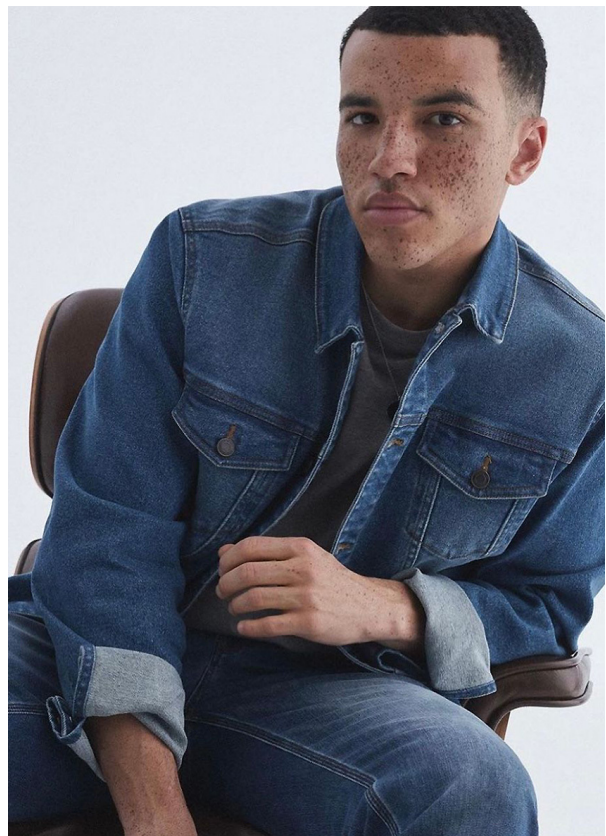

SCOUT

MODEL • AGENCY

ALEX J. MAIN

HEIGHT 186 cm BUST/WAIST/HIPS 108/84/102 cm JEANS 33/34 EYES brown HAIR brown SHOES 44 LOCATION London

SCOUT

MODEL • AGENCY

ALEX J. MAIN

HEIGHT 186 cm BUST/WAIST/HIPS 108/84/102 cm JEANS 33/34 EYES brown HAIR brown SHOES 44 LOCATION London

SCOUT

MODEL • AGENCY

ALEX J. MAIN

HEIGHT 186 cm BUST/WAIST/HIPS 108/84/102 cm JEANS 33/34 EYES brown HAIR brown SHOES 44 LOCATION London

SCOUT

ALEX J. MAIN

MODEL • AGENCY

HEIGHT 186 cm BUST/WAIST/HIPS 108/84/102 cm JEANS 33/34 EYES brown HAIR brown SHOES 44 LOCATION London