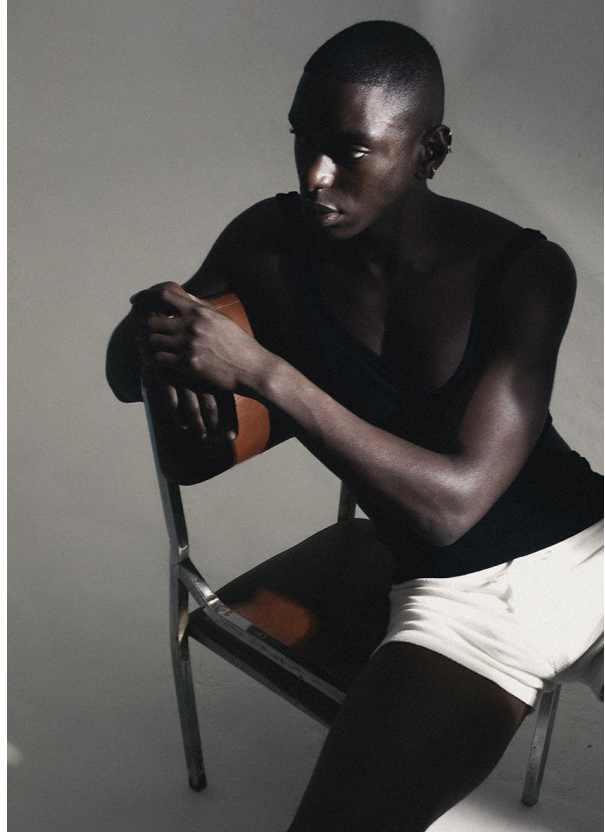

SCOUT

MODEL • AGENCY

ALIOU G. ^{MAIN}

HEIGHT 190 cm BUST/WAIST/HIPS 85/75/91 cm EYES brown HAIR black SHOES 44 LOCATION Madrid ES

THE GREAT OUTDOORS
Find your peace in wild places.

36
30
38
46
142
127
Graff & Kelly
Joga with Adriene
Humble Four The Chene
Zane Ashby
Carnegie Fashion
Piet Oudhof

SCOUT

MODEL • AGENCY

ALIOU G. MAIN

HEIGHT 190 cm BUST/WAIST/HIPS 85/75/91 cm EYES brown HAIR black SHOES 44 LOCATION Madrid ES

SCOUT

MODEL • AGENCY

ALIOU G. MAIN

HEIGHT 190 cm BUST/WAIST/HIPS 85/75/91 cm EYES brown HAIR black SHOES 44 LOCATION Madrid ES

SCOUT

MODEL • AGENCY

ALIOU G. ^{MAIN}

HEIGHT 190 cm BUST/WAIST/HIPS 85/75/91 cm EYES brown HAIR black SHOES 44 LOCATION Madrid ES

SCOUT

MODEL • AGENCY

ALIOU G. ^{MAIN}

HEIGHT 190 cm BUST/WAIST/HIPS 85/75/91 cm EYES brown HAIR black SHOES 44 LOCATION Madrid ES