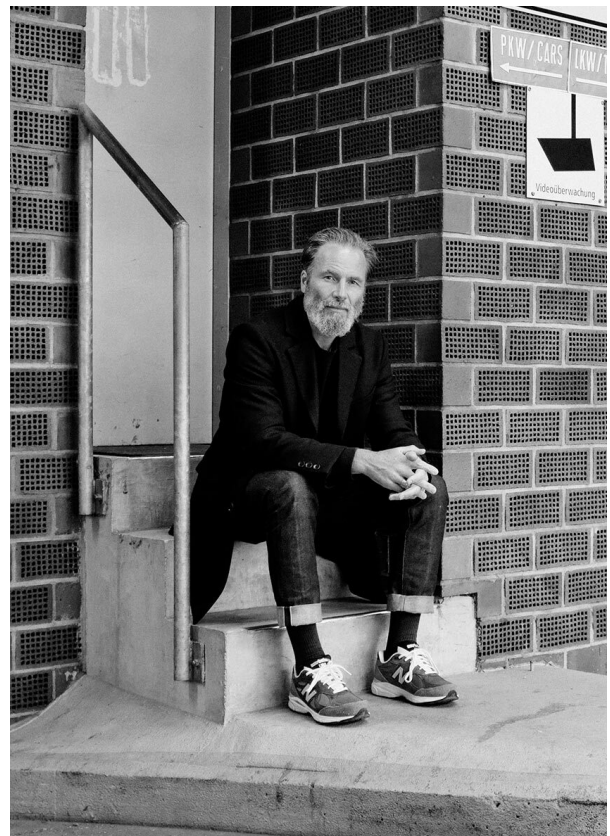

SCOUT

MODEL ● AGENCY

ANDRE D. SILVER

HEIGHT 187 cm BUST/WAIST/HIPS 103/83/100 cm EYES blue-green HAIR brown SHOES 45 LOCATION München DE

SCOUT

MODEL ● AGENCY

ANDRE D. SILVER

HEIGHT 187 cm BUST/WAIST/HIPS 103/83/100 cm EYES blue-green HAIR brown SHOES 45 LOCATION München DE

SCOUT

MODEL ● AGENCY

ANDRE D. SILVER

HEIGHT 187 cm BUST/WAIST/HIPS 103/83/100 cm EYES blue-green HAIR brown SHOES 45 LOCATION München DE

SCOUT

MODEL • AGENCY

ANDRE D. SILVER

HEIGHT 187 cm BUST/WAIST/HIPS 103/83/100 cm EYES blue-green HAIR brown SHOES 45 LOCATION München DE

SCOUT

MODEL ● AGENCY

ANDRE D. SILVER

HEIGHT 187 cm BUST/WAIST/HIPS 103/83/100 cm EYES blue-green HAIR brown SHOES 45 LOCATION München DE