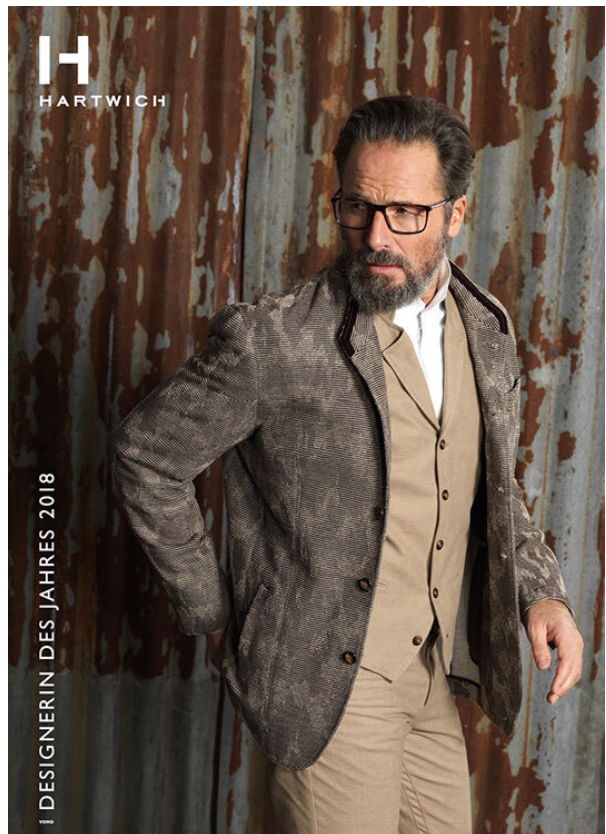

SCOUT

MODEL ● AGENCY

ANDRE D. SILVER

HEIGHT 187 cm BUST/WAIST/HIPS 103/83/100 cm EYES blue-green HAIR brown SHOES 45 LOCATION München DE

SCOUT

MODEL ● AGENCY

ANDRE D. SILVER

HEIGHT 187 cm BUST/WAIST/HIPS 103/83/100 cm EYES blue-green HAIR brown SHOES 45 LOCATION München DE

SCOUT

MODEL ● AGENCY

ANDRE D. SILVER

HEIGHT 187 cm BUST/WAIST/HIPS 103/83/100 cm EYES blue-green HAIR brown SHOES 45 LOCATION München DE

SCOUT

MODEL • AGENCY

ANDRE D. SILVER

HEIGHT 187 cm BUST/WAIST/HIPS 103/83/100 cm EYES blue-green HAIR brown SHOES 45 LOCATION München DE

SCOUT

MODEL ● AGENCY

ANDRE D. SILVER

HEIGHT 187 cm BUST/WAIST/HIPS 103/83/100 cm EYES blue-green HAIR brown SHOES 45 LOCATION München DE