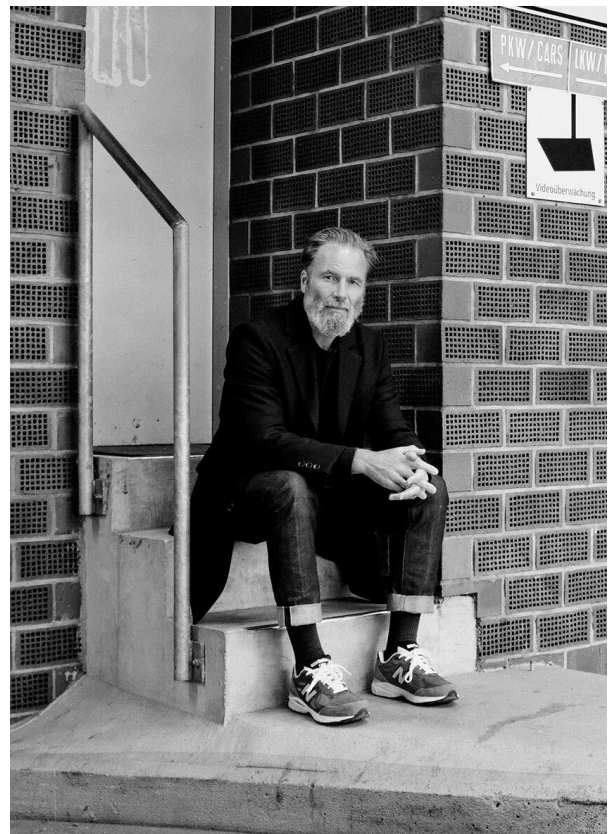

# SCOUT

MODEL • AGENCY

ANDRE D. SILVER

HEIGHT 187 cm BUST/WAIST/HIPS 103/83/100 cm EYES blue-green HAIR brown SHOES 45 LOCATION München DE

# SCOUT

MODEL ● AGENCY

ANDRE D. SILVER

HEIGHT 187 cm BUST/WAIST/HIPS 103/83/100 cm EYES blue-green HAIR brown SHOES 45 LOCATION München DE

# SCOUT

MODEL ● AGENCY

**ANDRE D.** SILVER

HEIGHT 187 cm BUST/WAIST/HIPS 103/83/100 cm EYES blue-green HAIR brown SHOES 45 LOCATION München DE

# SCOUT

MODEL • AGENCY

**ANDRE D.** SILVER

HEIGHT 187 cm BUST/WAIST/HIPS 103/83/100 cm EYES blue-green HAIR brown SHOES 45 LOCATION München DE