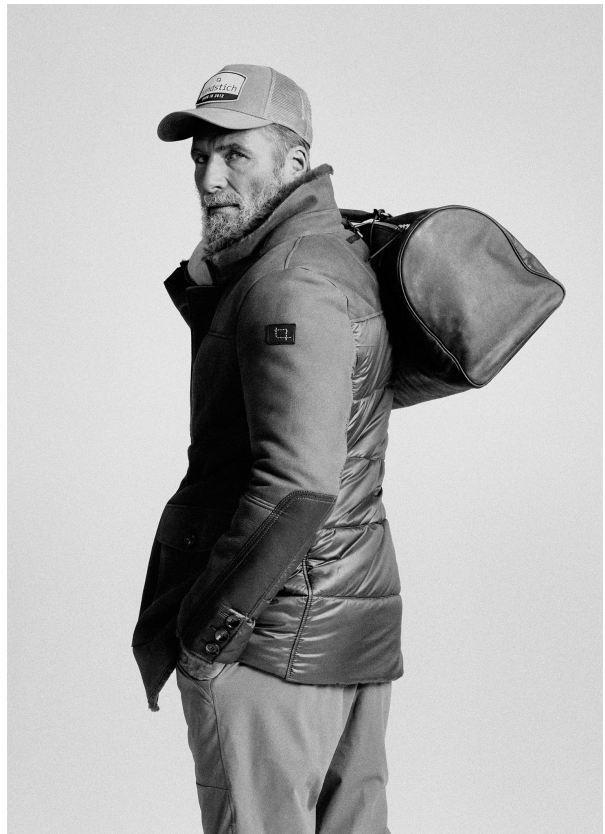

# SCOUT

MODEL • AGENCY

ANDRE D. SILVER

HEIGHT 187 cm BUST/WAIST/HIPS 103/83/100 cm EYES blue-green HAIR brown SHOES 45 LOCATION München DE

# SCOUT

MODEL ● AGENCY

ANDRE D. SILVER

HEIGHT 187 cm BUST/WAIST/HIPS 103/83/100 cm EYES blue-green HAIR brown SHOES 45 LOCATION München DE

# SCOUT

MODEL ● AGENCY

**ANDRE D.** SILVER

HEIGHT 187 cm BUST/WAIST/HIPS 103/83/100 cm EYES blue-green HAIR brown SHOES 45 LOCATION München DE

# SCOUT

MODEL • AGENCY

**ANDRE D.** SILVER

HEIGHT 187 cm BUST/WAIST/HIPS 103/83/100 cm EYES blue-green HAIR brown SHOES 45 LOCATION München DE