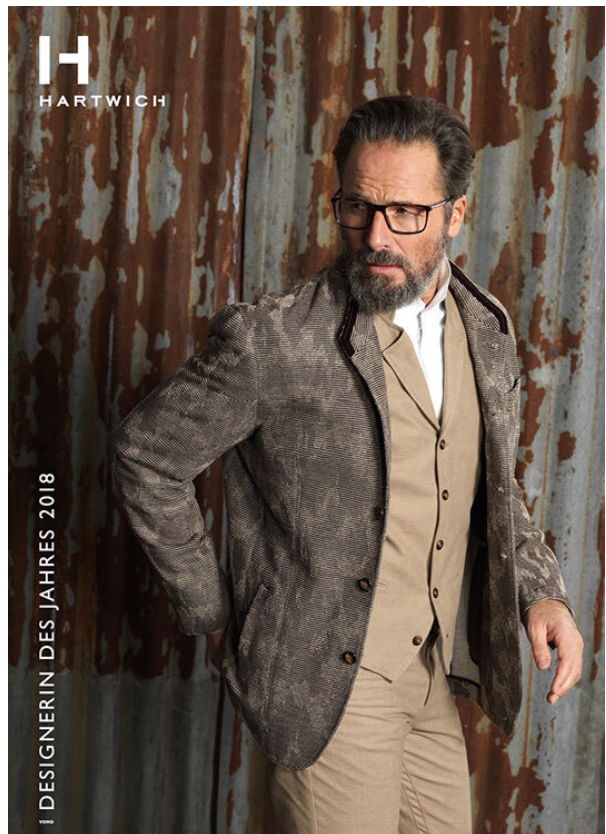

# SCOUT

MODEL • AGENCY

ANDRE D. SILVER

HEIGHT 187 cm BUST/WAIST/HIPS 103/83/100 cm EYES blue-green HAIR brown SHOES 45 LOCATION München DE

# SCOUT

MODEL ● AGENCY

ANDRE D. SILVER

HEIGHT 187 cm BUST/WAIST/HIPS 103/83/100 cm EYES blue-green HAIR brown SHOES 45 LOCATION München DE

# SCOUT

MODEL ● AGENCY

**ANDRE D.** SILVER

HEIGHT 187 cm BUST/WAIST/HIPS 103/83/100 cm EYES blue-green HAIR brown SHOES 45 LOCATION München DE

# SCOUT

MODEL • AGENCY

**ANDRE D.** SILVER

HEIGHT 187 cm BUST/WAIST/HIPS 103/83/100 cm EYES blue-green HAIR brown SHOES 45 LOCATION München DE