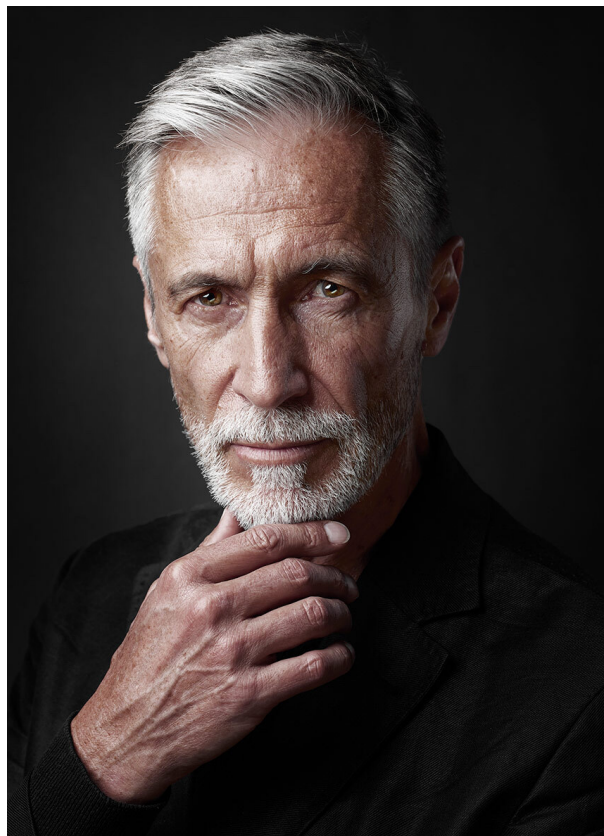

SCOUT

MODEL • AGENCY

ANDREAS V. T. SILVER

HEIGHT 187 cm BUST/WAIST/HIPS 104/84/101 cm EYES brown HAIR salt & pepper SHOES 43 LOCATION Köln DE

SCOUT

MODEL • AGENCY

ANDREAS V. T. SILVER

HEIGHT 187 cm BUST/WAIST/HIPS 104/84/101 cm EYES brown HAIR salt & pepper SHOES 43 LOCATION Köln DE

SCOUT

ANDREAS V. T. SILVER

MODEL • AGENCY

HEIGHT 187 cm BUST/WAIST/HIPS 104/84/101 cm EYES brown HAIR salt & pepper SHOES 43 LOCATION Köln DE

SCOUT

MODEL • AGENCY

ANDREAS V. T. SILVER

HEIGHT 187 cm BUST/WAIST/HIPS 104/84/101 cm EYES brown HAIR salt & pepper SHOES 43 LOCATION Köln DE

SCOUT

MODEL • AGENCY

ANDREAS V. T. SILVER

HEIGHT 187 cm BUST/WAIST/HIPS 104/84/101 cm EYES brown HAIR salt & pepper SHOES 43 LOCATION Köln DE