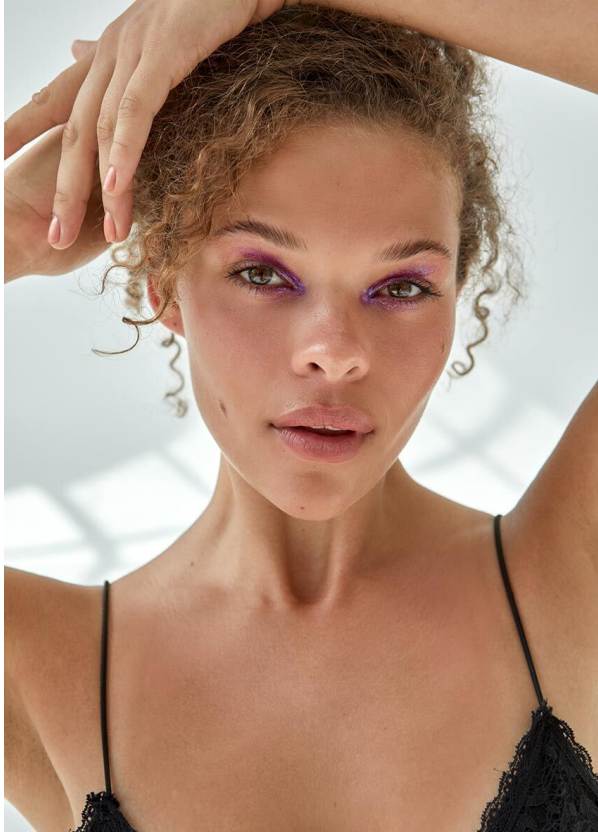

SCOUT

MODEL • AGENCY

ANINE S. +SIZE

HEIGHT 173 cm LINGERIE 85B BUST/WAIST/HIPS 98/70/100 cm SIZE 40 EYES green brown HAIR brown SHOES 40
LOCATION London UK

SCOUT

MODEL • AGENCY

ANINE S. +SIZE

HEIGHT 173 cm LINGERIE 85B BUST/WAIST/HIPS 98/70/100 cm SIZE 40 EYES green brown HAIR brown SHOES 40
LOCATION London UK

SCOUT

MODEL ● AGENCY

ANINE S. +SIZE

HEIGHT 173 cm LINGERIE 85B BUST/WAIST/HIPS 98/70/100 cm SIZE 40 EYES green brown HAIR brown SHOES 40
LOCATION London UK

SCOUT

MODEL • AGENCY

ANINE S. +SIZE

HEIGHT 173 cm LINGERIE 85B BUST/WAIST/HIPS 98/70/100 cm SIZE 40 EYES green brown HAIR brown SHOES 40
LOCATION London UK