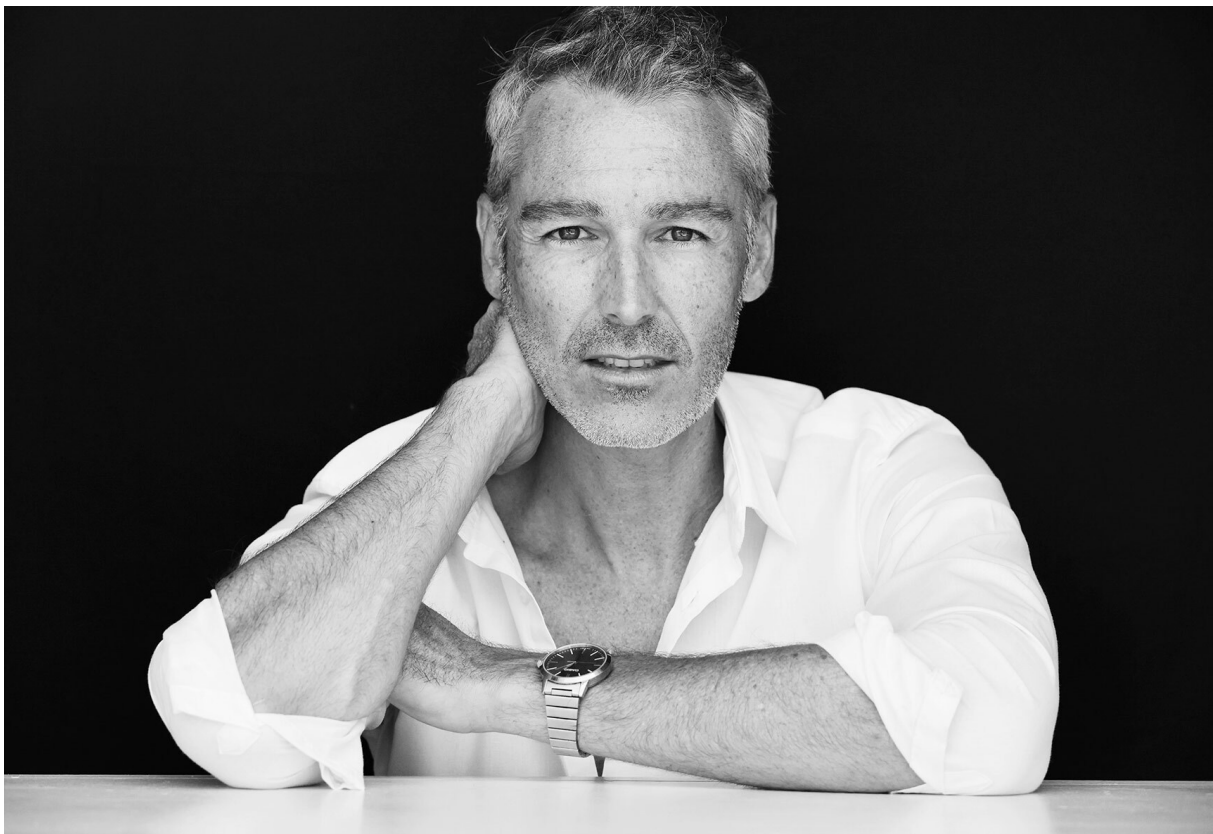

SCOUT

MODEL • AGENCY

ANTHONY M. SILVER

HEIGHT 185 cm BUST/WAIST/HIPS 97/79/96 cm EYES brown green HAIR grey SHOES 43 LOCATION Marseille FR

SCOUT

MODEL • AGENCY

ANTHONY M. SILVER

HEIGHT 185 cm BUST/WAIST/HIPS 97/79/96 cm EYES brown green HAIR grey SHOES 43 LOCATION Marseille FR

SCOUT

MODEL • AGENCY

ANTHONY M. SILVER

HEIGHT 185 cm BUST/WAIST/HIPS 97/79/96 cm EYES brown green HAIR grey SHOES 43 LOCATION Marseille FR

SCOUT

MODEL ● AGENCY

ANTHONY M. SILVER

HEIGHT 185 cm BUST/WAIST/HIPS 97/79/96 cm EYES brown green HAIR grey SHOES 43 LOCATION Marseille FR

SCOUT

MODEL • AGENCY

ANTHONY M. ^{SILVER}

HEIGHT 185 cm BUST/WAIST/HIPS 97/79/96 cm EYES brown green HAIR grey SHOES 43 LOCATION Marseille FR