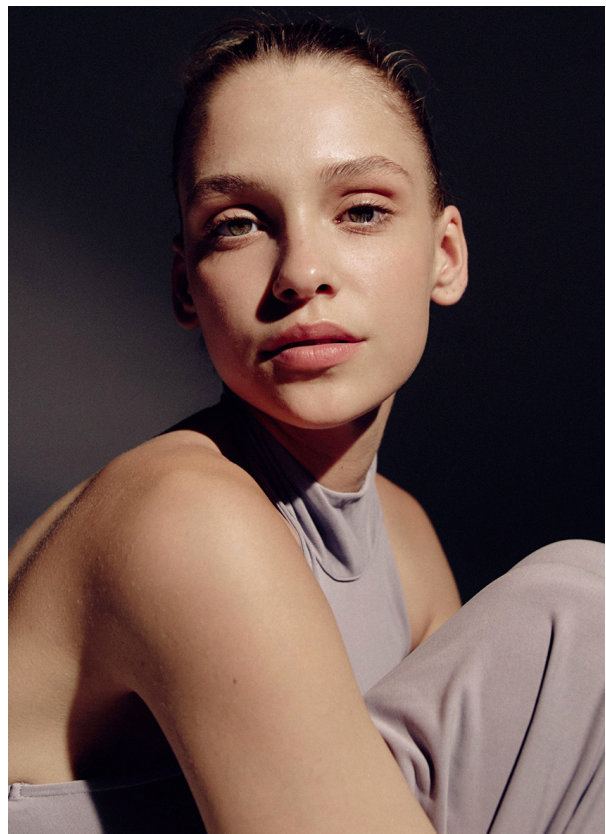

SCOUT

MODEL • AGENCY

ARINA S. MAIN

HEIGHT 175 cm BUST/WAIST/HIPS 85/61/91 cm EYES dark green HAIR light brown SHOES 41 LOCATION Russia

SCOUT

MODEL • AGENCY

ARINA S. MAIN

HEIGHT 175 cm BUST/WAIST/HIPS 85/61/91 cm EYES dark green HAIR light brown SHOES 41 LOCATION Russia