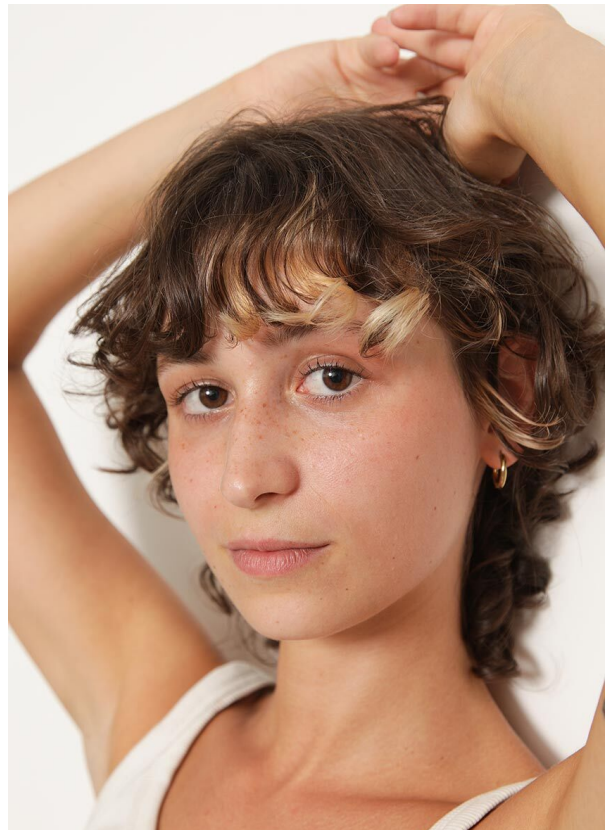

SCOUT

MODEL ● AGENCY

ASIA C. 20 PLUS

HEIGHT 162 cm BUST/WAIST/HIPS 74/59/85 cm SIZE 34/36 EYES brown HAIR brown SHOES 37.5 LOCATION Lausanne CH

SCOUT

MODEL ● AGENCY

ASIA C. 20 PLUS

HEIGHT 162 cm BUST/WAIST/HIPS 74/59/85 cm SIZE 34/36 EYES brown HAIR brown SHOES 37.5 LOCATION Lausanne CH

SCOUT

MODEL ● AGENCY

ASIA C. 20 PLUS

HEIGHT 162 cm BUST/WAIST/HIPS 74/59/85 cm SIZE 34/36 EYES brown HAIR brown SHOES 37.5 LOCATION Lausanne CH