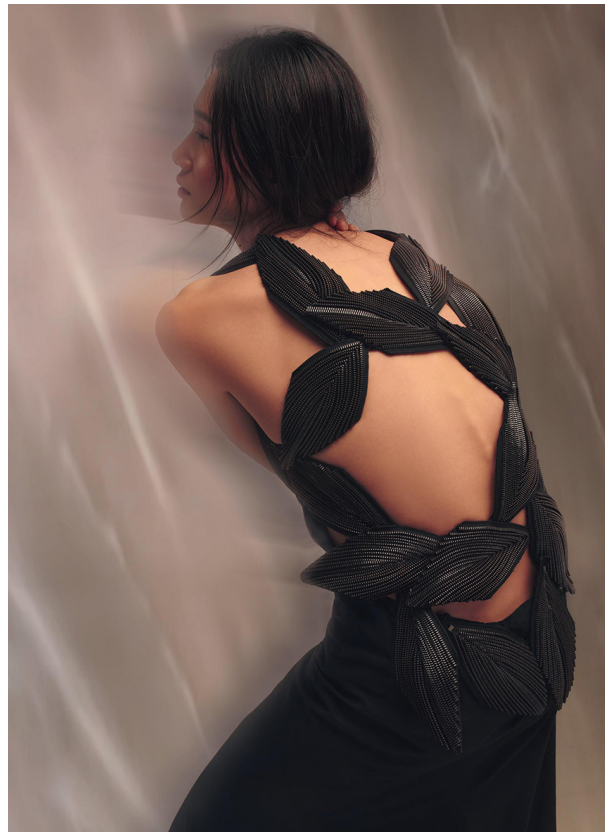

SCOUT

AVA T. IN TOWN

MODEL • AGENCY

HEIGHT 173 cm BUST/WAIST/HIPS 83/64/87 cm EYES brown HAIR brown SHOES 39 LOCATION Zürich CH

SCOUT

MODEL • AGENCY

AVA T. IN TOWN

HEIGHT 173 cm BUST/WAIST/HIPS 83/64/87 cm EYES brown HAIR brown SHOES 39 LOCATION Zürich CH

SCOUT

MODEL • AGENCY

AVA T. IN TOWN

HEIGHT 173 cm BUST/WAIST/HIPS 83/64/87 cm EYES brown HAIR brown SHOES 39 LOCATION Zürich CH

SCOUT

AVA T. IN TOWN

MODEL • AGENCY

HEIGHT 173 cm BUST/WAIST/HIPS 83/64/87 cm EYES brown HAIR brown SHOES 39 LOCATION Zürich CH