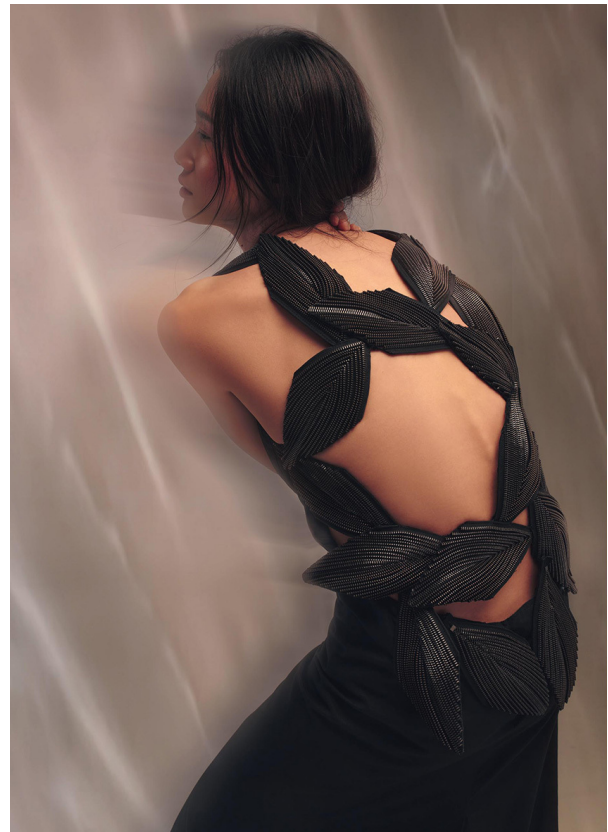

SCOUT

AVA T. IN TOWN

MODEL • AGENCY

HEIGHT 173 cm BUST/WAIST/HIPS 83/64/87 cm EYES brown HAIR brown SHOES 39 LOCATION Zurich

SCOUT

MODEL • AGENCY

AVA T. IN TOWN

HEIGHT 173 cm BUST/WAIST/HIPS 83/64/87 cm EYES brown HAIR brown SHOES 39 LOCATION Zurich

SCOUT

MODEL • AGENCY

AVA T. IN TOWN

HEIGHT 173 cm BUST/WAIST/HIPS 83/64/87 cm EYES brown HAIR brown SHOES 39 LOCATION Zurich

SCOUT

AVA T. IN TOWN

MODEL • AGENCY

HEIGHT 173 cm BUST/WAIST/HIPS 83/64/87 cm EYES brown HAIR brown SHOES 39 LOCATION Zurich