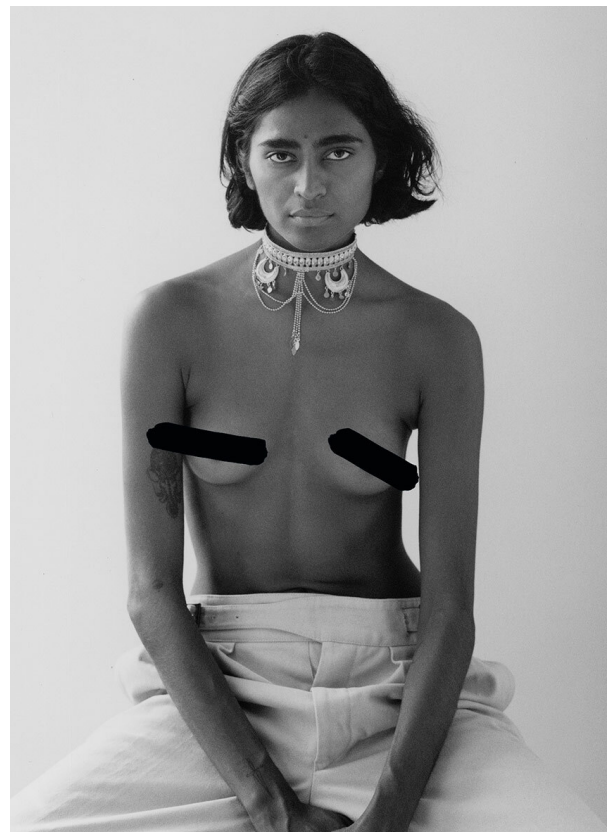

SCOUT

MODEL • AGENCY

BARATHY A. MAIN

HEIGHT 180 cm LINGERIE 80A BUST/WAIST/HIPS 75/62/90 cm EYES dark brown HAIR black SHOES 40 LOCATION Zurich CH / Mailand IT