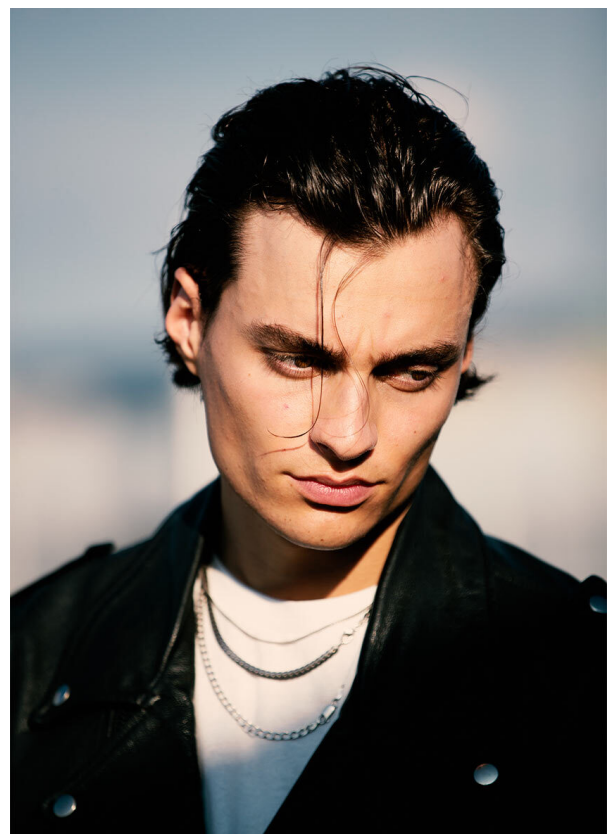

SCOUT

MODEL • AGENCY

BASIL Z. IN TOWN

HEIGHT 187 cm BUST/WAIST/HIPS 96/76/95 cm JEANS 30/32 EYES brown/green HAIR brown SHOES 43 LOCATION Zürich CH