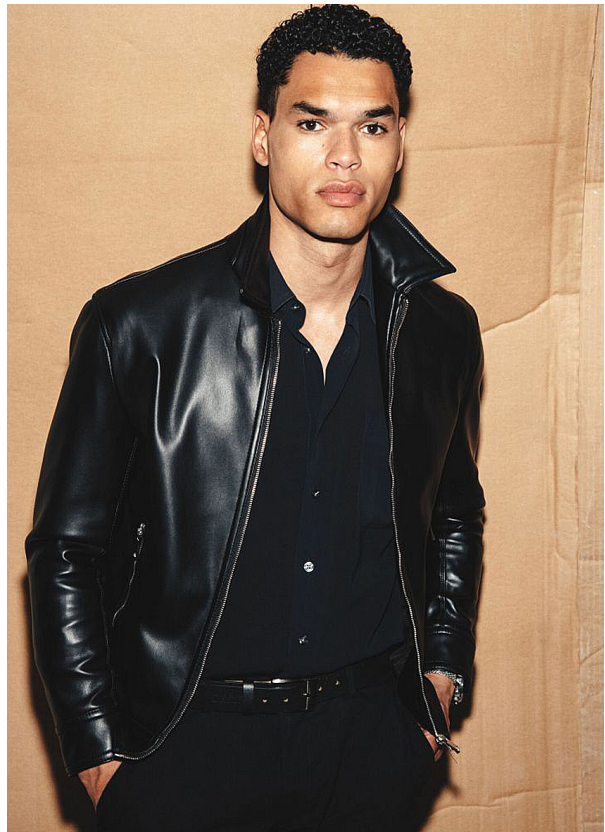

SCOUT

MODEL • AGENCY

BEAU T. MAIN

HEIGHT 188 cm BUST/WAIST/HIPS 96/77/97 cm SIZE 48 JEANS 32/32 EYES brown HAIR black SHOES 44 LOCATION Amsterdam NL

SCOUT

MODEL • AGENCY

BEAU T. MAIN

HEIGHT 188 cm BUST/WAIST/HIPS 96/77/97 cm SIZE 48 JEANS 32/32 EYES brown HAIR black SHOES 44 LOCATION Amsterdam NL