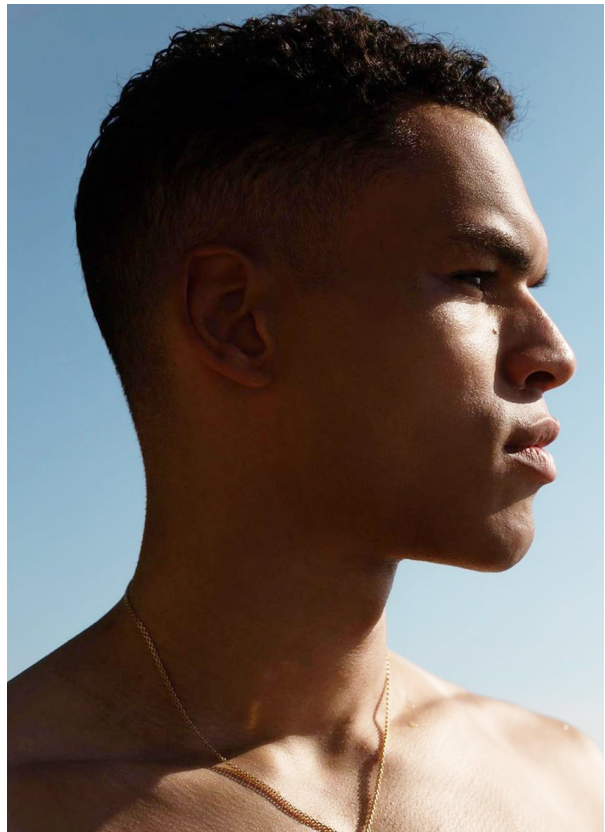

SCOUT

MODEL • AGENCY

BEAU T. MAIN

HEIGHT 188 cm BUST/WAIST/HIPS 96/77/97 cm SIZE 48 JEANS 32/32 EYES brown HAIR black SHOES 44 LOCATION Amsterdam NL

SCOUT

MODEL • AGENCY

BEAU T. MAIN

HEIGHT 188 cm BUST/WAIST/HIPS 96/77/97 cm SIZE 48 JEANS 32/32 EYES brown HAIR black SHOES 44 LOCATION Amsterdam NL

SCOUT

MODEL ● AGENCY

BEAU T. MAIN

HEIGHT 188 cm BUST/WAIST/HIPS 96/77/97 cm SIZE 48 JEANS 32/32 EYES brown HAIR black SHOES 44 LOCATION Amsterdam NL

SCOUT

MODEL • AGENCY

BEAU T. MAIN

HEIGHT 188 cm BUST/WAIST/HIPS 96/77/97 cm SIZE 48 JEANS 32/32 EYES brown HAIR black SHOES 44 LOCATION Amsterdam NL