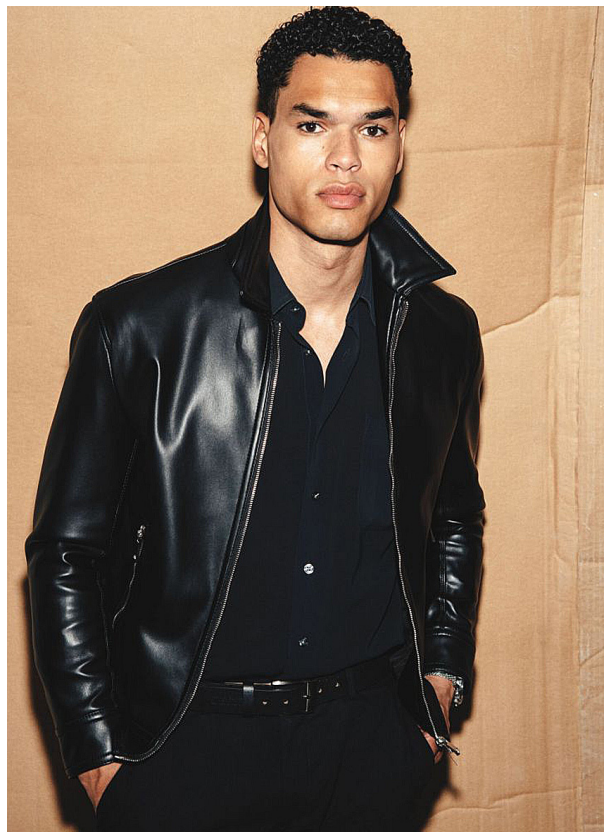

SCOUT

MODEL • AGENCY

BEAU T. MAIN

HEIGHT 188 cm BUST/WAIST/HIPS 96/77/97 cm SIZE 48 JEANS 32/32 EYES brown HAIR black SHOES 44 LOCATION Amsterdam NL

SCOUT

MODEL • AGENCY

BEAU T. MAIN

HEIGHT 188 cm BUST/WAIST/HIPS 96/77/97 cm SIZE 48 JEANS 32/32 EYES brown HAIR black SHOES 44 LOCATION Amsterdam NL