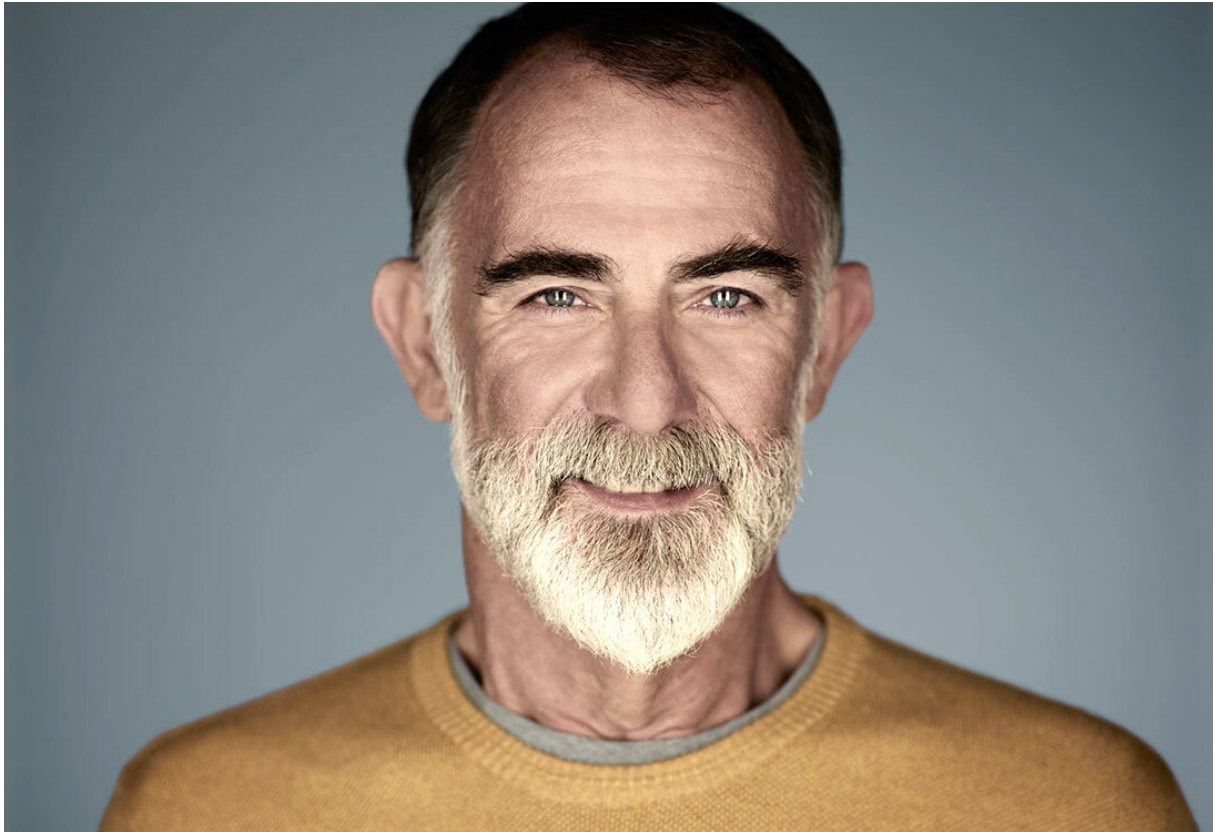

# SCOUT

MODEL • AGENCY

## BENJAMIN G. INTERNATIONAL

HEIGHT 183 cm BUST/WAIST/HIPS 105/93/103 cm EYES blue-green-brown HAIR salt & pepper SHOES 43 LOCATION Amsterdam

# SCOUT

MODEL ● AGENCY