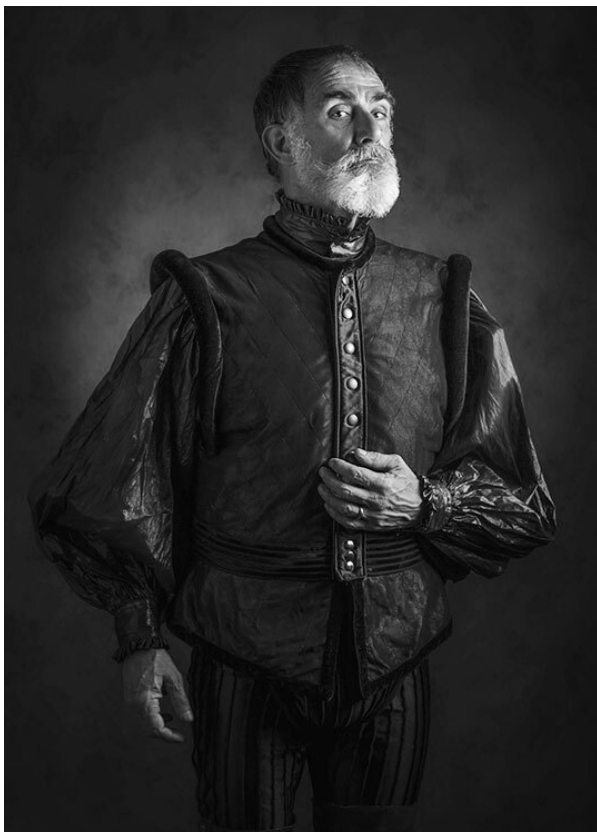

SCOUT

MODEL ● AGENCY

BENJAMIN G. INTERNATIONAL

HEIGHT 183 cm BUST/WAIST/HIPS 105/93/103 cm EYES blue-green-brown HAIR salt & pepper SHOES 43 LOCATION Amsterdam