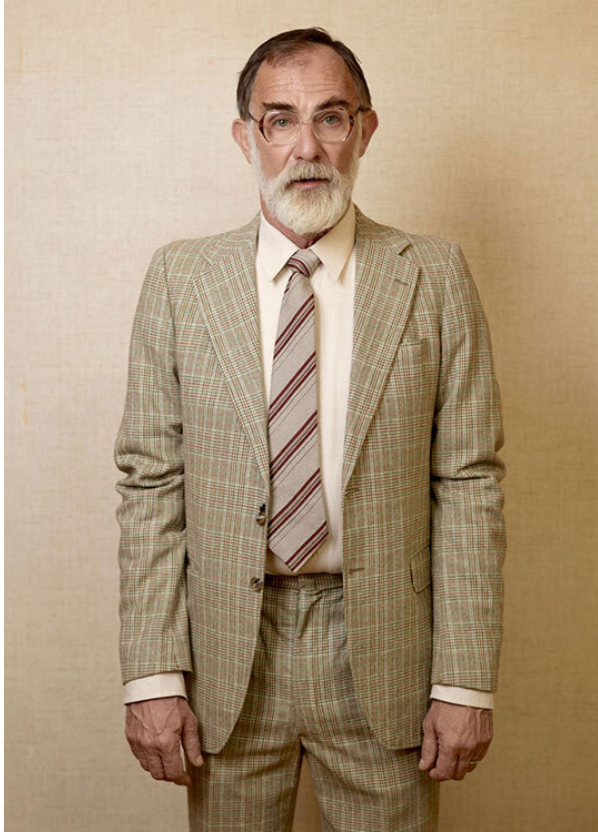

SCOUT

MODEL ● AGENCY

BENJAMIN G. INTERNATIONAL

HEIGHT 183 cm BUST/WAIST/HIPS 105/93/103 cm EYES blue-green-brown HAIR salt & pepper SHOES 43 LOCATION Amsterdam