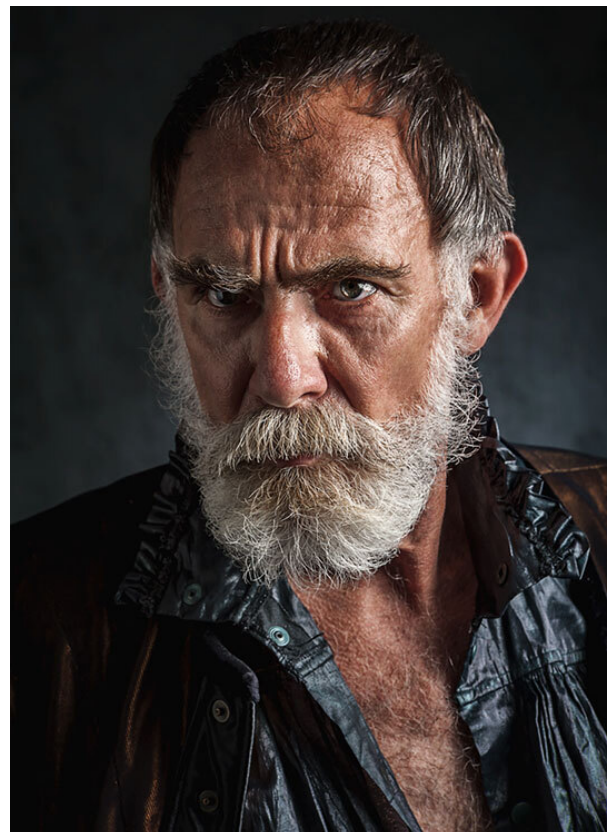

SCOUT

MODEL ● AGENCY

BENJAMIN G. INTERNATIONAL

HEIGHT 183 cm BUST/WAIST/HIPS 105/93/103 cm EYES blue-green-brown HAIR salt & pepper SHOES 43 LOCATION Amsterdam