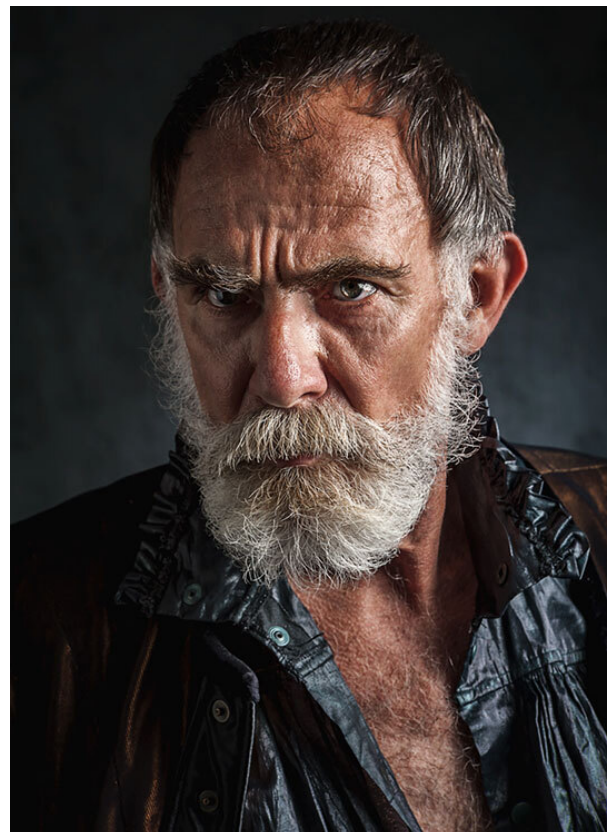

SCOUT

MODEL ● AGENCY

BENJAMIN G. INTERNATIONAL

HEIGHT 183 cm BUST/WAIST/HIPS 105/93/103 cm EYES blue-green-brown HAIR salt & pepper SHOES 43 LOCATION Amsterdam

SCOUT

MODEL ● AGENCY

BENJAMIN G. INTERNATIONAL

HEIGHT 183 cm BUST/WAIST/HIPS 105/93/103 cm EYES blue-green-brown HAIR salt & pepper SHOES 43 LOCATION Amsterdam

SCOUT

MODEL ● AGENCY

BENJAMIN G. INTERNATIONAL

HEIGHT 183 cm BUST/WAIST/HIPS 105/93/103 cm EYES blue-green-brown HAIR salt & pepper SHOES 43 LOCATION Amsterdam