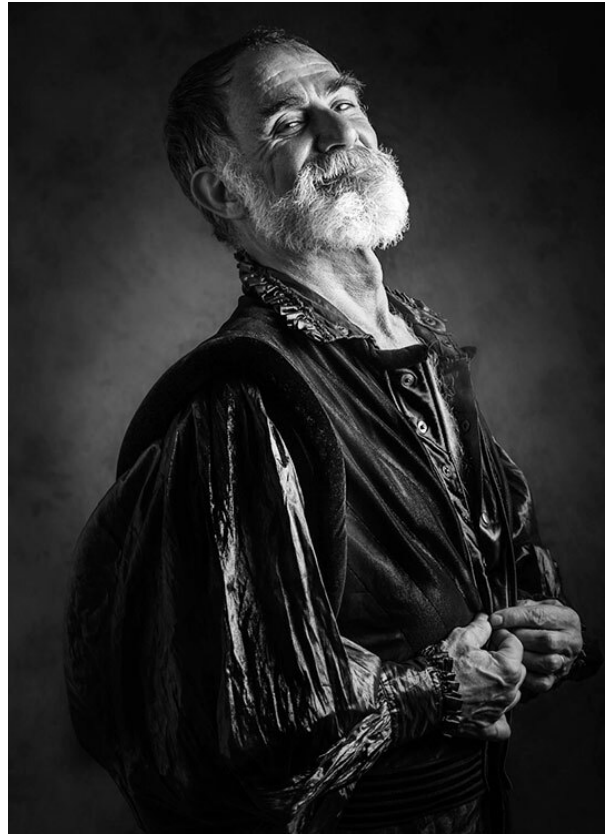

SCOUT

MODEL ● AGENCY

BENJAMIN G. INTERNATIONAL

HEIGHT 183 cm BUST/WAIST/HIPS 105/93/103 cm EYES blue-green-brown HAIR salt & pepper SHOES 43 LOCATION Amsterdam