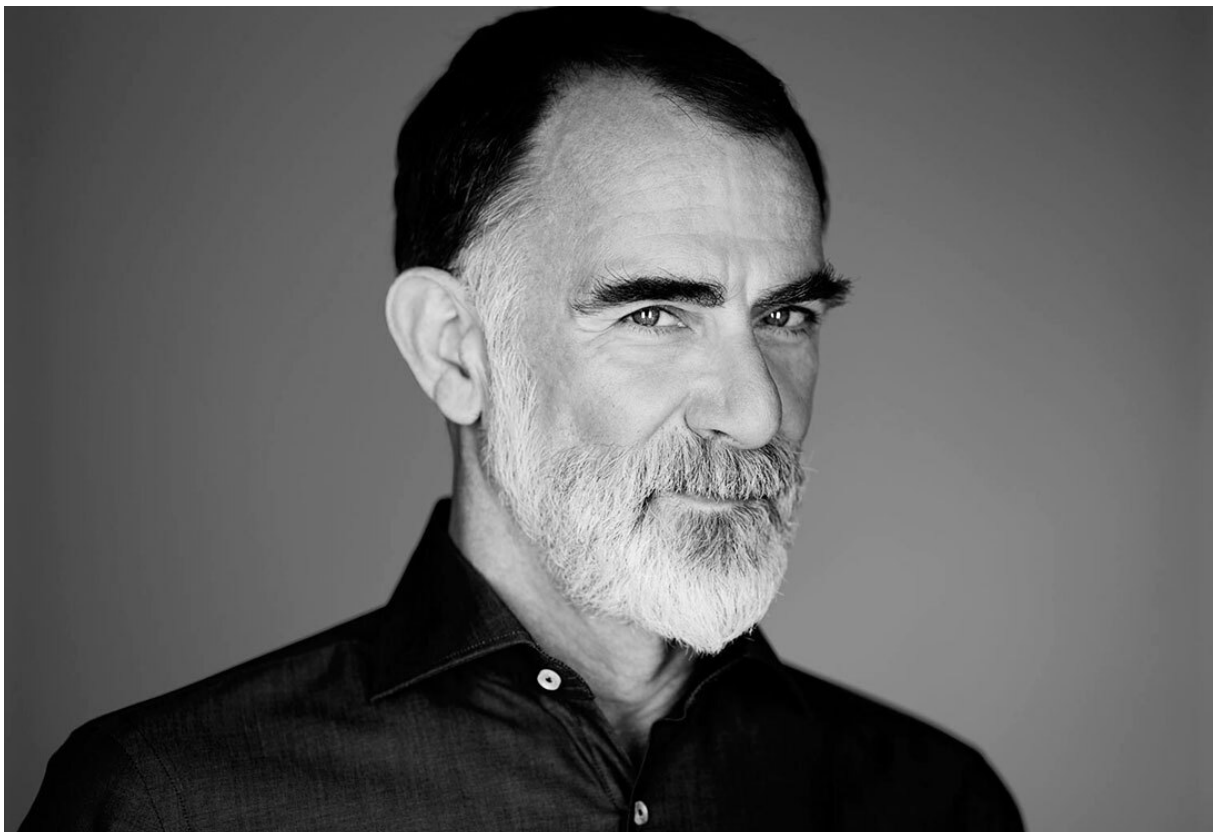

# SCOUT

MODEL • AGENCY

**BENJAMIN G.** SILVER

HEIGHT 183 cm BUST/WAIST/HIPS 105/93/103 cm EYES blue-green-brown HAIR salt and pepper SHOES 43 LOCATION Amsterdam NL

# SCOUT

**BENJAMIN G.** SILVER

MODEL • AGENCY

HEIGHT 183 cm BUST/WAIST/HIPS 105/93/103 cm EYES blue-green-brown HAIR salt and pepper SHOES 43 LOCATION Amsterdam NL