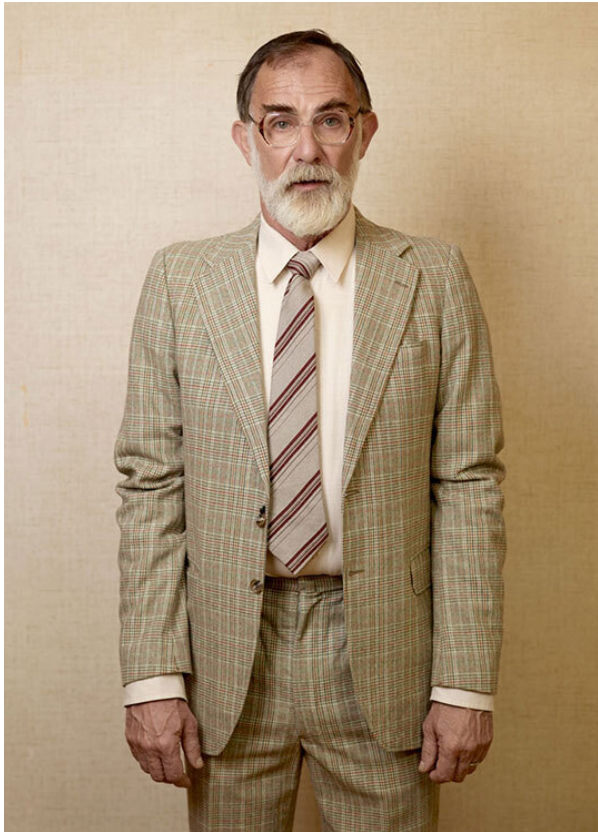

# SCOUT

MODEL • AGENCY

**BENJAMIN G.** SILVER

HEIGHT 183 cm BUST/WAIST/HIPS 105/93/103 cm EYES blue-green-brown HAIR salt and pepper SHOES 43 LOCATION Amsterdam NL

# SCOUT

**BENJAMIN G.** SILVER

MODEL • AGENCY

HEIGHT 183 cm BUST/WAIST/HIPS 105/93/103 cm EYES blue-green-brown HAIR salt and pepper SHOES 43 LOCATION Amsterdam NL