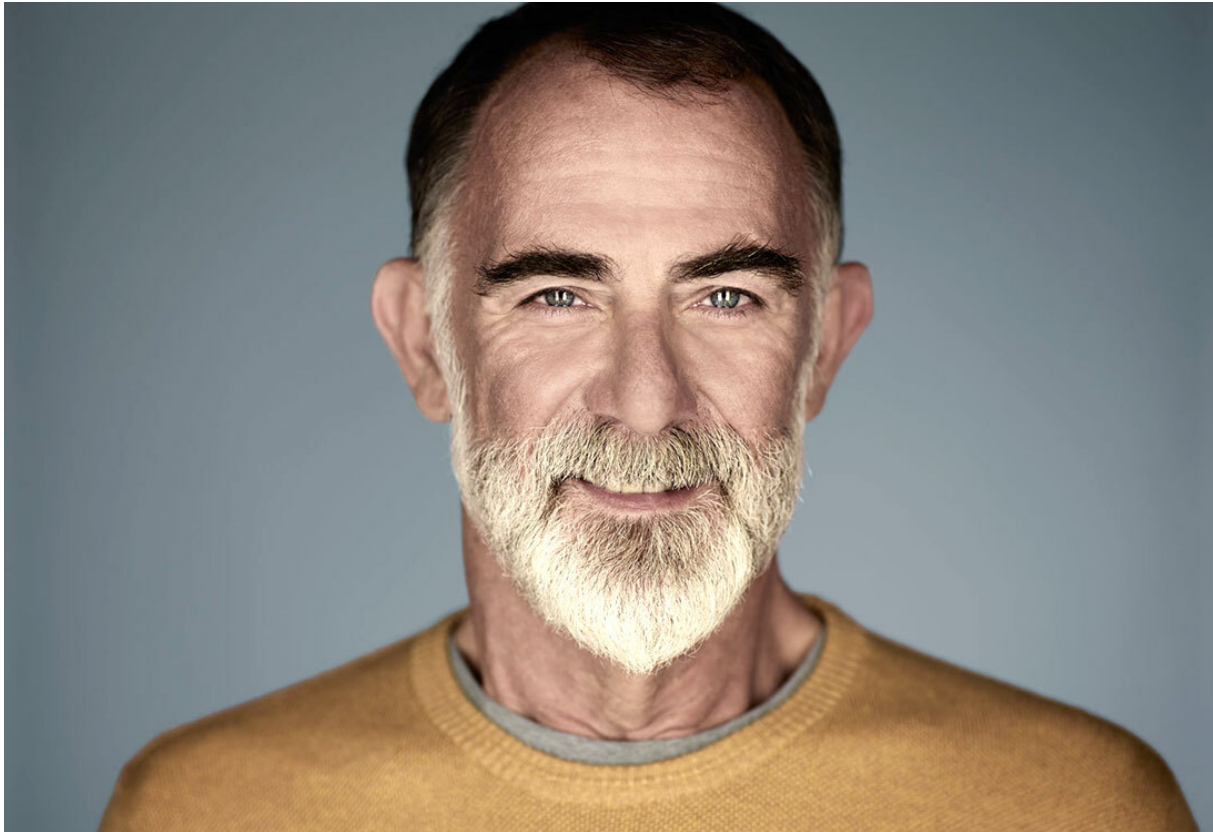

# SCOUT

MODEL • AGENCY

**BENJAMIN G.** SILVER

HEIGHT 183 cm BUST/WAIST/HIPS 105/93/103 cm EYES blue-green-brown HAIR salt and pepper SHOES 43 LOCATION Amsterdam NL

# SCOUT

**BENJAMIN G.** SILVER

MODEL • AGENCY

HEIGHT 183 cm BUST/WAIST/HIPS 105/93/103 cm EYES blue-green-brown HAIR salt and pepper SHOES 43 LOCATION Amsterdam NL