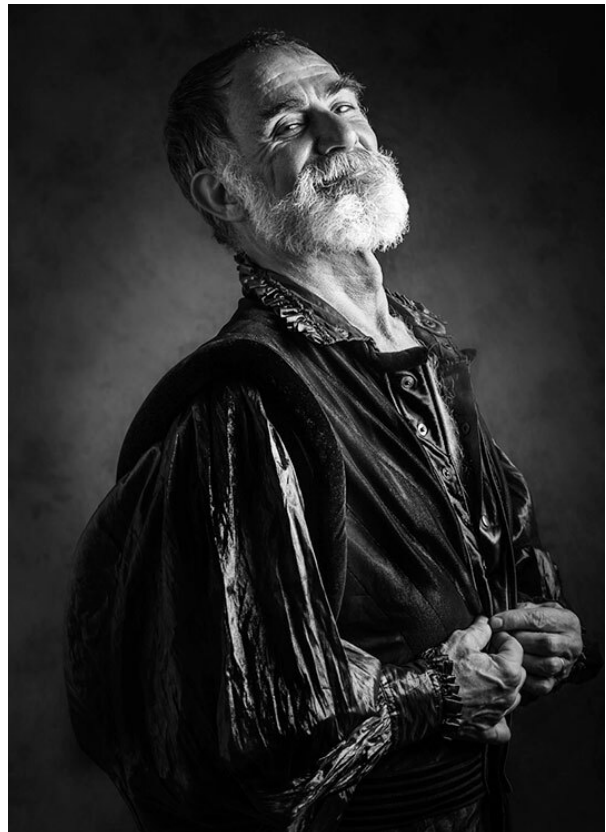

# SCOUT

MODEL • AGENCY

**BENJAMIN G.** SILVER

HEIGHT 183 cm BUST/WAIST/HIPS 105/93/103 cm EYES blue-green-brown HAIR salt and pepper SHOES 43 LOCATION Amsterdam NL

# SCOUT

**BENJAMIN G.** SILVER

MODEL • AGENCY

HEIGHT 183 cm BUST/WAIST/HIPS 105/93/103 cm EYES blue-green-brown HAIR salt and pepper SHOES 43 LOCATION Amsterdam NL