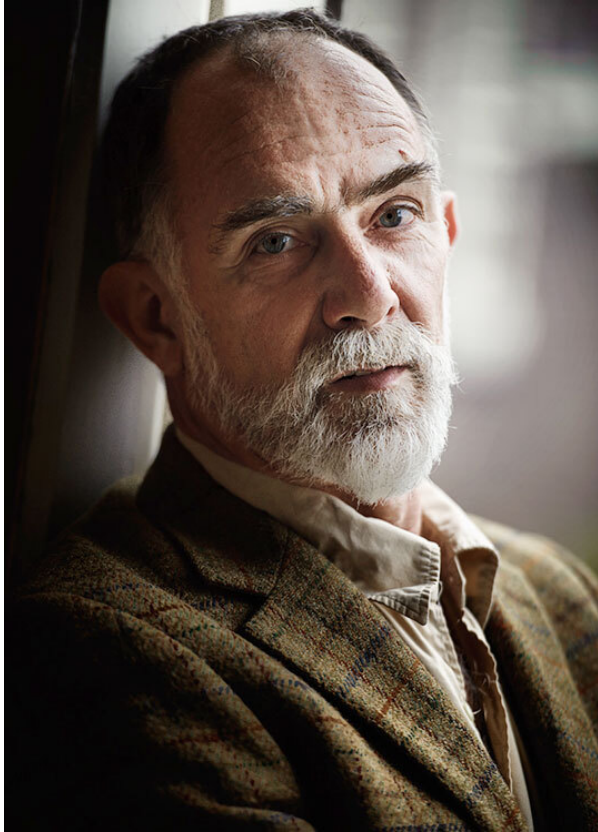

# SCOUT

MODEL • AGENCY

**BENJAMIN G.** SILVER

HEIGHT 183 cm BUST/WAIST/HIPS 105/93/103 cm EYES blue-green-brown HAIR salt and pepper SHOES 43 LOCATION Amsterdam NL

# SCOUT

**BENJAMIN G.** SILVER

MODEL • AGENCY

HEIGHT 183 cm BUST/WAIST/HIPS 105/93/103 cm EYES blue-green-brown HAIR salt and pepper SHOES 43 LOCATION Amsterdam NL