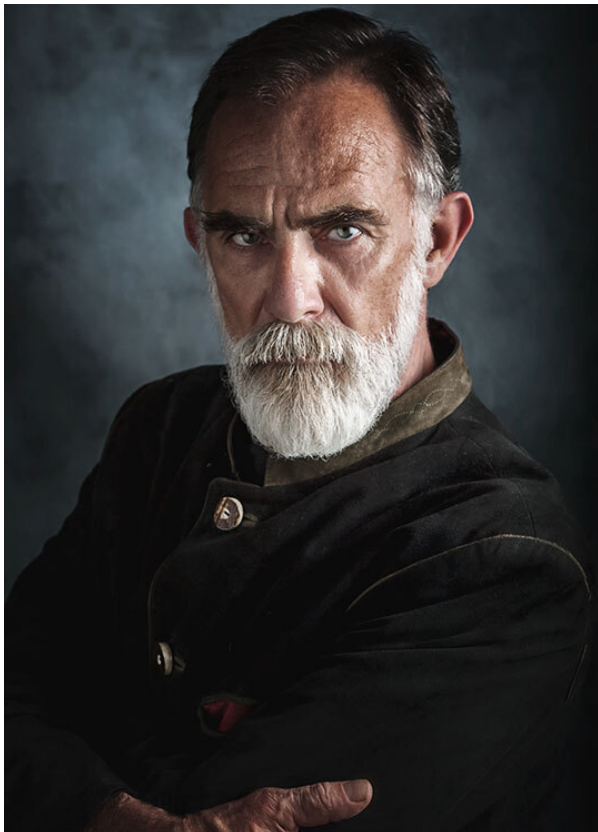

# SCOUT

MODEL • AGENCY

**BENJAMIN G.** SILVER

HEIGHT 183 cm BUST/WAIST/HIPS 105/93/103 cm EYES blue-green-brown HAIR salt and pepper SHOES 43 LOCATION Amsterdam NL

# SCOUT

**BENJAMIN G.** SILVER

MODEL • AGENCY

HEIGHT 183 cm BUST/WAIST/HIPS 105/93/103 cm EYES blue-green-brown HAIR salt and pepper SHOES 43 LOCATION Amsterdam NL