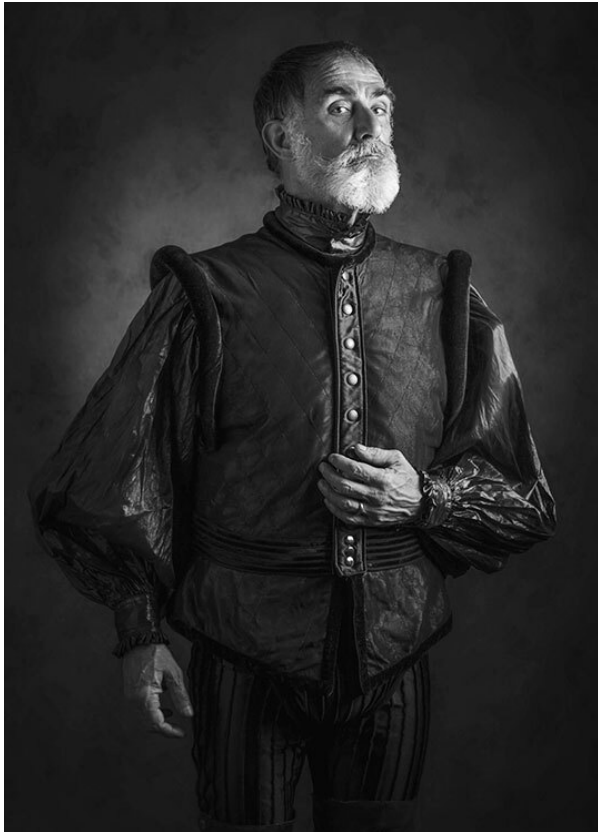

SCOUT

BENJAMIN G. SILVER

MODEL • AGENCY

HEIGHT 183 cm BUST/WAIST/HIPS 105/93/103 cm EYES blue-green-brown HAIR salt and pepper SHOES 43 LOCATION Amsterdam NL