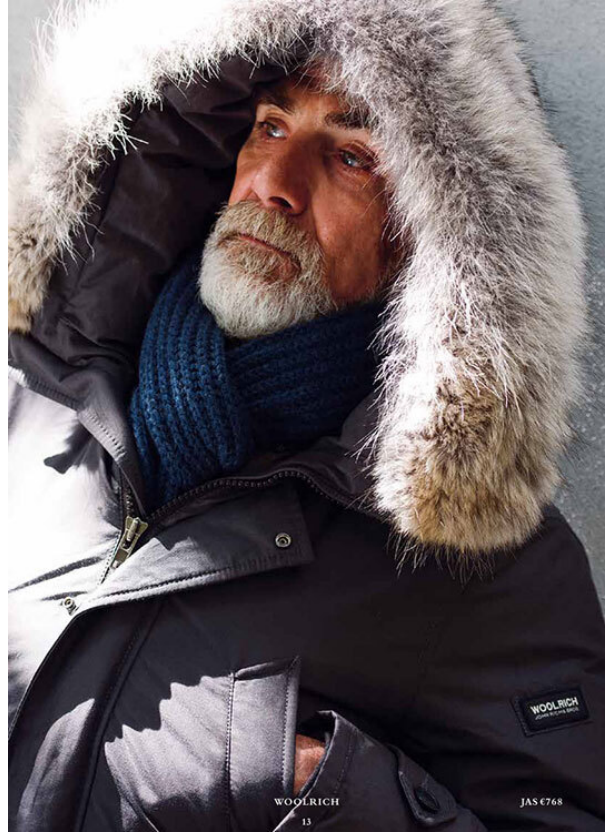

# SCOUT

MODEL • AGENCY

**BENJAMIN G.** SILVER

HEIGHT 183 cm BUST/WAIST/HIPS 105/93/103 cm EYES blue-green-brown HAIR salt and pepper SHOES 43 LOCATION Amsterdam NL

# SCOUT

**BENJAMIN G.** SILVER

MODEL • AGENCY

HEIGHT 183 cm BUST/WAIST/HIPS 105/93/103 cm EYES blue-green-brown HAIR salt and pepper SHOES 43 LOCATION Amsterdam NL