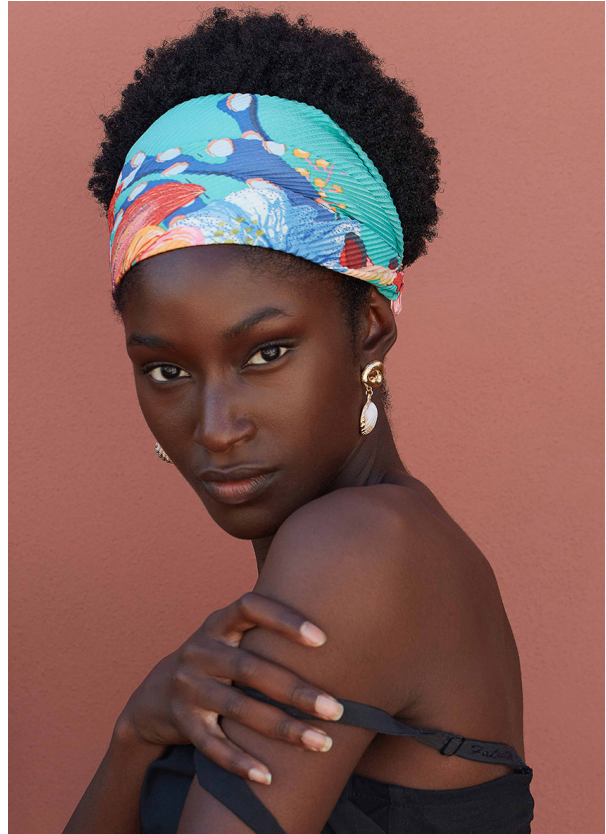

SCOUT

MODEL • AGENCY

BENVINDA G. MAIN

HEIGHT 177 cm BUST/WAIST/HIPS 85/60/92 cm SIZE 36 EYES dark brown HAIR black SHOES 39 LOCATION Lisbon PT