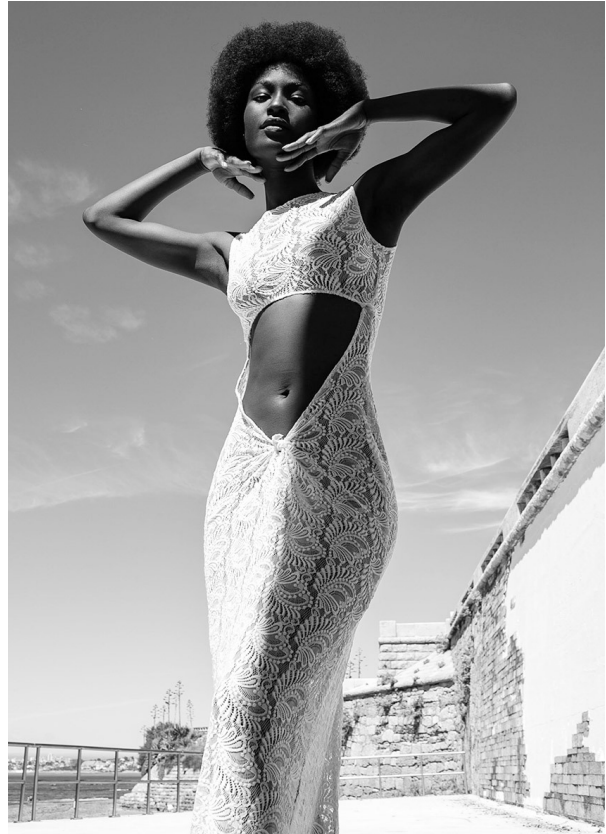

SCOUT

MODEL • AGENCY

BENVINDA G. ^{MAIN}

HEIGHT 177 cm BUST/WAIST/HIPS 85/60/92 cm SIZE 36 EYES dark brown HAIR black SHOES 39 LOCATION Lisbon PT