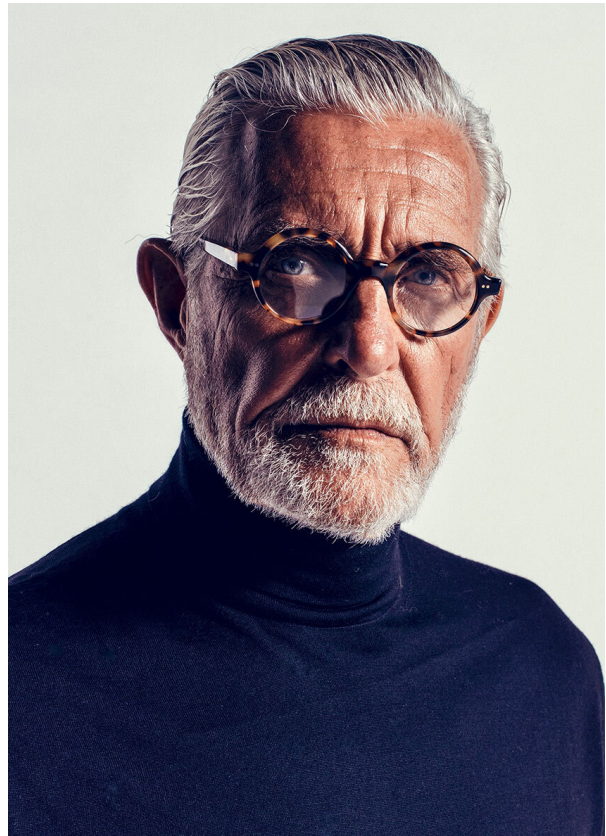

SCOUT

MODEL ● AGENCY

BERNARD F. SILVER

HEIGHT 185 cm BUST/WAIST/HIPS 104/84/102 cm EYES blue HAIR salt & pepper SHOES 42 LOCATION Bordeaux FR

SCOUT

MODEL ● AGENCY

BERNARD F. SILVER

HEIGHT 185 cm BUST/WAIST/HIPS 104/84/102 cm EYES blue HAIR salt & pepper SHOES 42 LOCATION Bordeaux FR

SCOUT

BERNARD F. SILVER

MODEL ● AGENCY

HEIGHT 185 cm BUST/WAIST/HIPS 104/84/102 cm EYES blue HAIR salt & pepper SHOES 42 LOCATION Bordeaux FR

SCOUT

MODEL • AGENCY

BERNARD F. SILVER

HEIGHT 185 cm BUST/WAIST/HIPS 104/84/102 cm EYES blue HAIR salt & pepper SHOES 42 LOCATION Bordeaux FR

SCOUT

MODEL • AGENCY

BERNARD F. SILVER

HEIGHT 185 cm BUST/WAIST/HIPS 104/84/102 cm EYES blue HAIR salt & pepper SHOES 42 LOCATION Bordeaux FR

SCOUT

MODEL ● AGENCY

BERNARD F. SILVER

HEIGHT 185 cm BUST/WAIST/HIPS 104/84/102 cm EYES blue HAIR salt & pepper SHOES 42 LOCATION Bordeaux FR

SCOUT

MODEL • AGENCY

BERNARD F. SILVER

HEIGHT 185 cm BUST/WAIST/HIPS 104/84/102 cm EYES blue HAIR salt & pepper SHOES 42 LOCATION Bordeaux FR