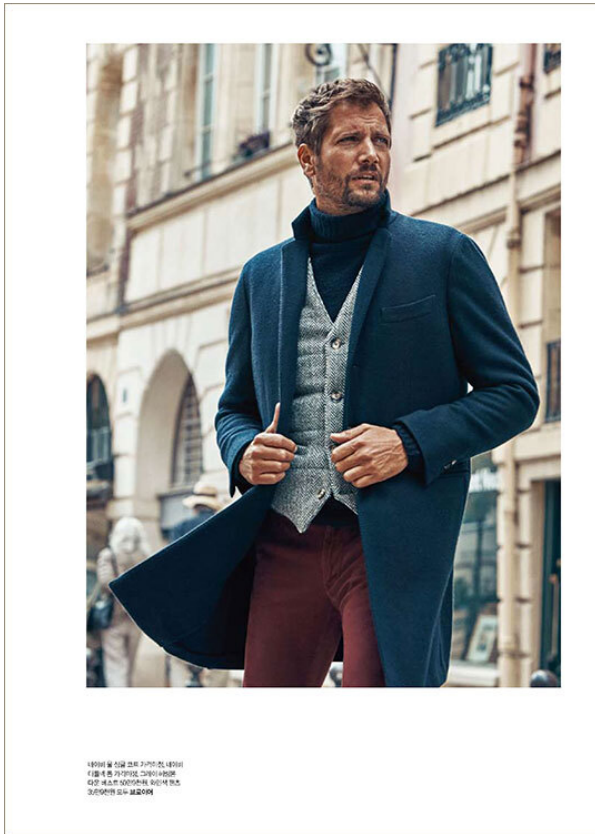

# SCOUT

MODEL • AGENCY

**BORIS B.** 40 PLUS

HEIGHT 184 cm BUST/WAIST/HIPS 97/80/92 cm EYES blue gray HAIR l'brown SHOES 45 LOCATION Paris FR

# SCOUT

MODEL ● AGENCY

**BORIS B.** 40 PLUS

HEIGHT 184 cm BUST/WAIST/HIPS 97/80/92 cm EYES blue gray HAIR l'brown SHOES 45 LOCATION Paris FR