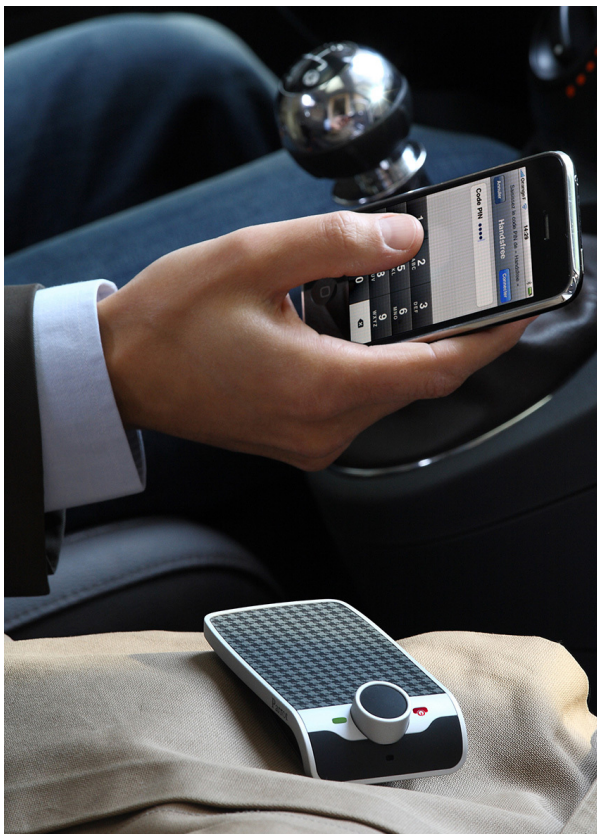

SCOUT

MODEL • AGENCY

BRUNO TYZ. COMMERCIAL

HEIGHT 184 cm BUST/WAIST/HIPS 95/78.5/96 cm EYES brown HAIR brown SHOES 42 LOCATION Paris FR