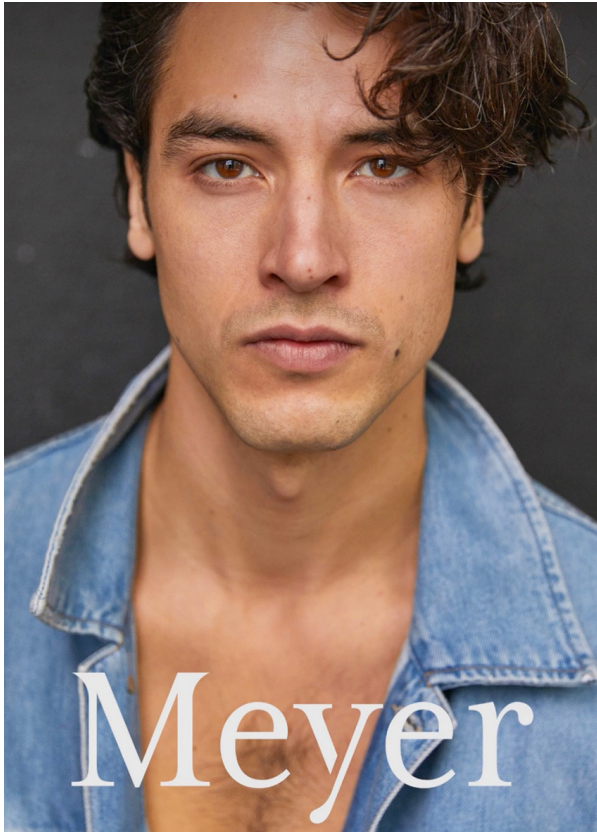

SCOUT

MODEL • AGENCY

CAMILO O. MAIN

HEIGHT 190 cm BUST/WAIST/HIPS 94/80/94 cm JEANS 31/32 EYES brown HAIR brown SHOES 45 LOCATION London UK

SCOUT

MODEL • AGENCY

CAMILO O. MAIN

HEIGHT 190 cm BUST/WAIST/HIPS 94/80/94 cm JEANS 31/32 EYES brown HAIR brown SHOES 45 LOCATION London UK