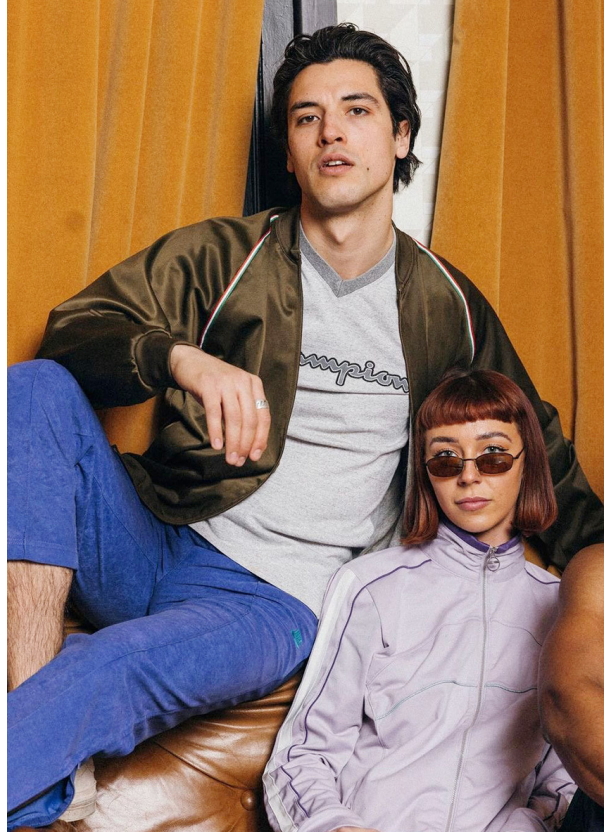

SCOUT

MODEL • AGENCY

CAMILO O. MAIN

HEIGHT 190 cm BUST/WAIST/HIPS 94/80/94 cm JEANS 31/32 EYES brown HAIR brown SHOES 45 LOCATION London UK

SCOUT

MODEL • AGENCY

CAMILO O. MAIN

HEIGHT 190 cm BUST/WAIST/HIPS 94/80/94 cm JEANS 31/32 EYES brown HAIR brown SHOES 45 LOCATION London UK

SCOUT

MODEL • AGENCY

CAMILO O. ^{MAIN}

HEIGHT 190 cm BUST/WAIST/HIPS 94/80/94 cm JEANS 31/32 EYES brown HAIR brown SHOES 45 LOCATION London UK

SCOUT

MODEL • AGENCY

CAMILO O. MAIN

HEIGHT 190 cm BUST/WAIST/HIPS 94/80/94 cm JEANS 31/32 EYES brown HAIR brown SHOES 45 LOCATION London UK