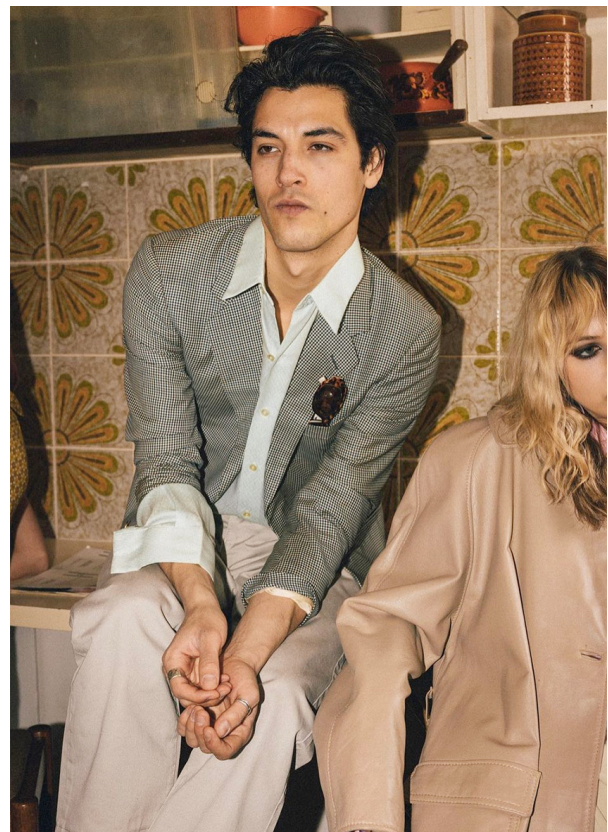

SCOUT

MODEL • AGENCY

CAMILO O. MAIN

HEIGHT 190 cm BUST/WAIST/HIPS 94/80/94 cm JEANS 31/32 EYES brown HAIR brown SHOES 45 LOCATION London UK

SCOUT

MODEL • AGENCY

CAMILO O. MAIN

HEIGHT 190 cm BUST/WAIST/HIPS 94/80/94 cm JEANS 31/32 EYES brown HAIR brown SHOES 45 LOCATION London UK

SCOUT

MODEL • AGENCY

CAMILO O. ^{MAIN}

HEIGHT 190 cm BUST/WAIST/HIPS 94/80/94 cm JEANS 31/32 EYES brown HAIR brown SHOES 45 LOCATION London UK

SCOUT

MODEL • AGENCY

CAMILO O. MAIN

HEIGHT 190 cm BUST/WAIST/HIPS 94/80/94 cm JEANS 31/32 EYES brown HAIR brown SHOES 45 LOCATION London UK