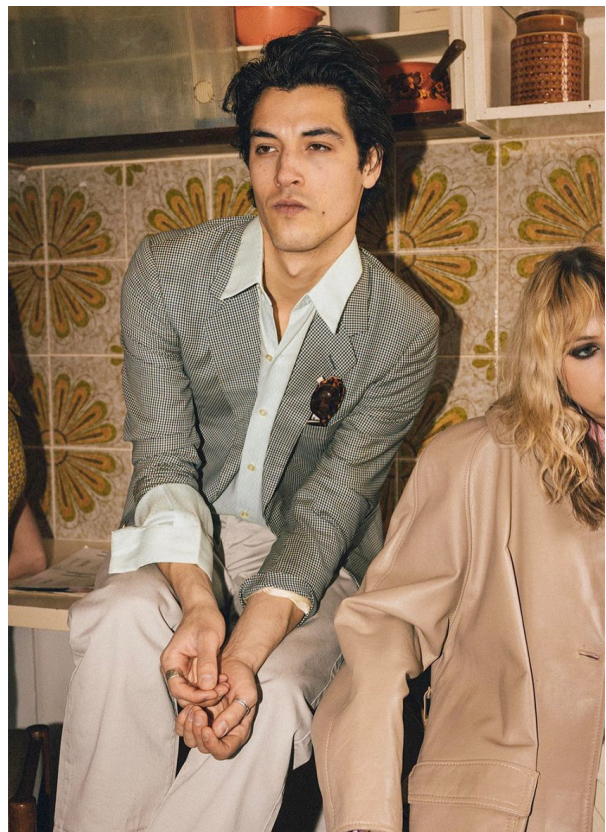

SCOUT

MODEL • AGENCY

CAMILO O. MAIN

HEIGHT 190 cm BUST/WAIST/HIPS 94/80/94 cm JEANS 31/32 EYES brown HAIR brown SHOES 45 LOCATION London UK

SCOUT

MODEL • AGENCY

CAMILO O. MAIN

HEIGHT 190 cm BUST/WAIST/HIPS 94/80/94 cm JEANS 31/32 EYES brown HAIR brown SHOES 45 LOCATION London UK

SCOUT

MODEL • AGENCY

CAMILO O. ^{MAIN}

HEIGHT 190 cm BUST/WAIST/HIPS 94/80/94 cm JEANS 31/32 EYES brown HAIR brown SHOES 45 LOCATION London UK

SCOUT

MODEL • AGENCY

CAMILO O. MAIN

HEIGHT 190 cm BUST/WAIST/HIPS 94/80/94 cm JEANS 31/32 EYES brown HAIR brown SHOES 45 LOCATION London UK