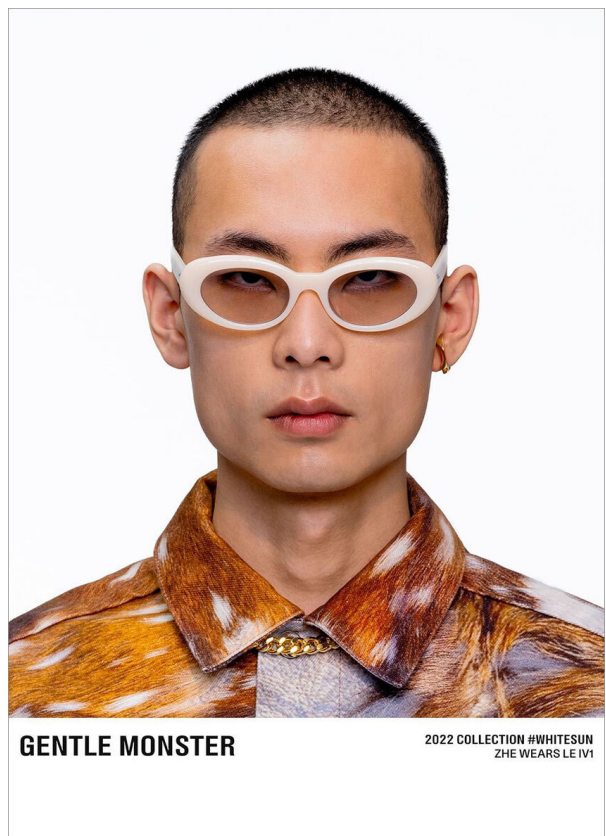

SCOUT

MODEL • AGENCY

CAO Z. MAIN

HEIGHT 186 cm BUST/WAIST/HIPS 89/67/89 cm EYES brown HAIR black SHOES 43 LOCATION Paris FR

SCOUT

MODEL • AGENCY

CAO Z. MAIN

HEIGHT 186 cm BUST/WAIST/HIPS 89/67/89 cm EYES brown HAIR black SHOES 43 LOCATION Paris FR

SCOUT

CAO Z. MAIN

MODEL • AGENCY

HEIGHT 186 cm BUST/WAIST/HIPS 89/67/89 cm EYES brown HAIR black SHOES 43 LOCATION Paris FR

SCOUT

MODEL • AGENCY

CAO Z. MAIN

HEIGHT 186 cm BUST/WAIST/HIPS 89/67/89 cm EYES brown HAIR black SHOES 43 LOCATION Paris FR