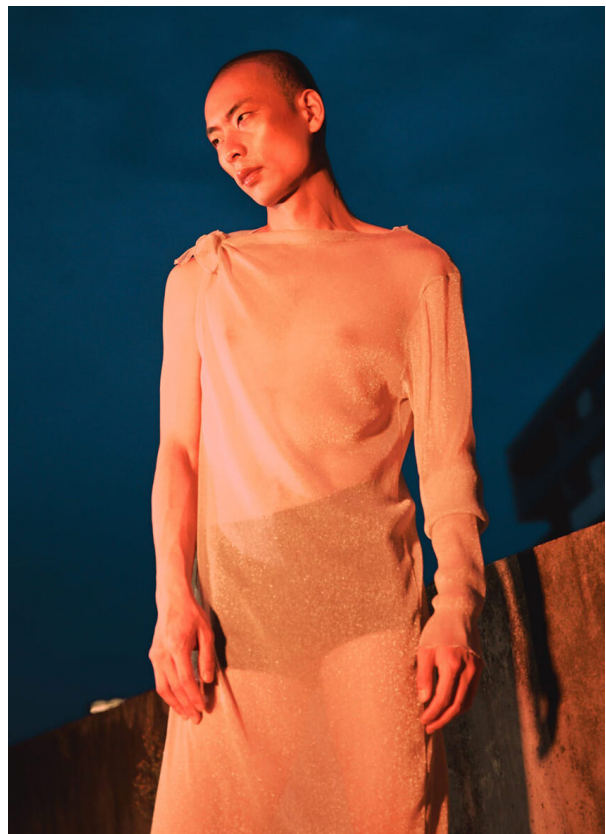

SCOUT

MODEL • AGENCY

CAO Z. MAIN

HEIGHT 186 cm BUST/WAIST/HIPS 89/67/89 cm EYES brown HAIR black SHOES 43 LOCATION Paris FR

SCOUT

MODEL • AGENCY

CAO Z. MAIN

HEIGHT 186 cm BUST/WAIST/HIPS 89/67/89 cm EYES brown HAIR black SHOES 43 LOCATION Paris FR

SCOUT

CAO Z. MAIN

MODEL • AGENCY

HEIGHT 186 cm BUST/WAIST/HIPS 89/67/89 cm EYES brown HAIR black SHOES 43 LOCATION Paris FR

SCOUT

MODEL • AGENCY

CAO Z. MAIN

HEIGHT 186 cm BUST/WAIST/HIPS 89/67/89 cm EYES brown HAIR black SHOES 43 LOCATION Paris FR

SCOUT

MODEL • AGENCY

CAO Z. MAIN

HEIGHT 186 cm BUST/WAIST/HIPS 89/67/89 cm EYES brown HAIR black SHOES 43 LOCATION Paris FR