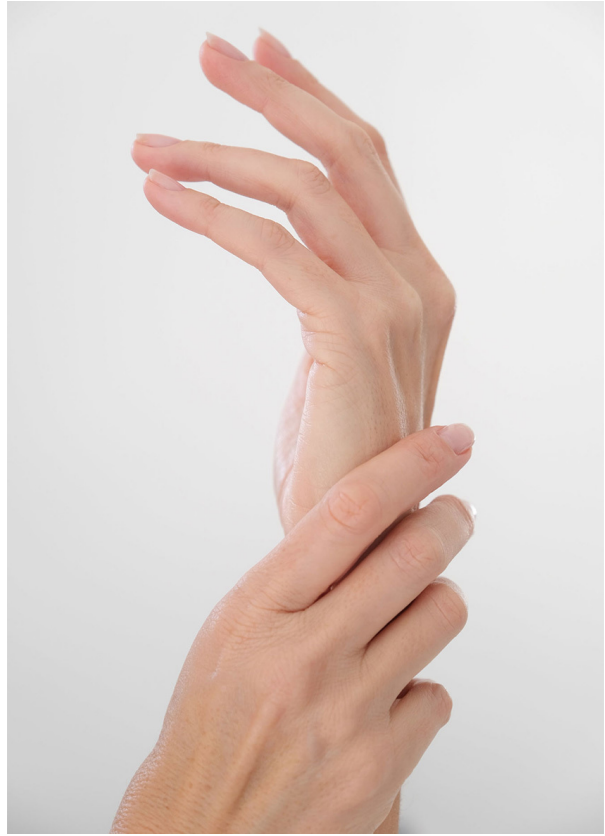

## CAROLA P. SILVER

HEIGHT 170 cm BUST/WAIST/HIPS 89/70/100 cm EYES brown HAIR salt & pepper SHOES 40 LOCATION Vevey CH

# SCOUT

MODEL • AGENCY

**CAROLA P.** SILVER

HEIGHT 170 cm BUST/WAIST/HIPS 89/70/100 cm EYES brown HAIR salt & pepper SHOES 40 LOCATION Vevey CH