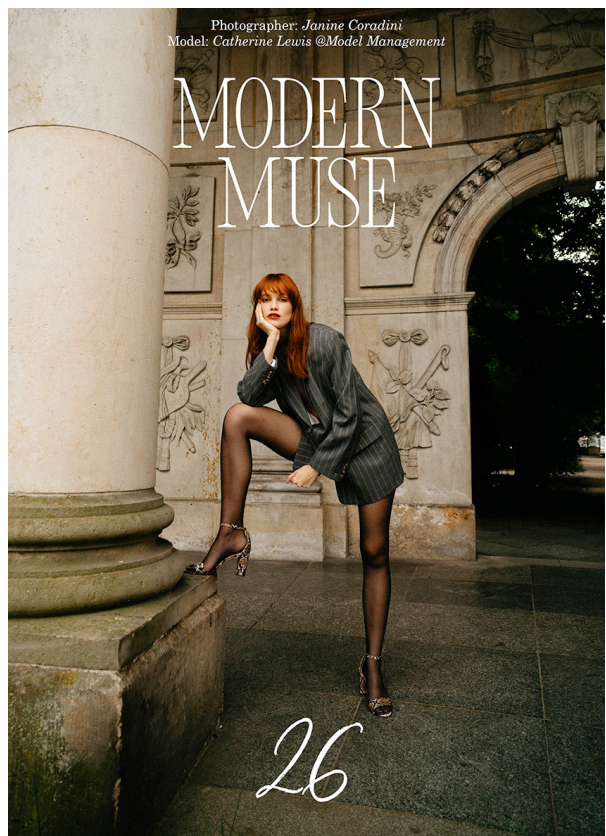

SCOUT

MODEL • AGENCY

CATHERINE L. ^{MAIN}

HEIGHT 178 cm BUST/WAIST/HIPS 79/63/95 cm EYES brown HAIR Red SHOES 41 LOCATION Madrid ES

SCOUT

MODEL • AGENCY

CATHERINE L. MAIN

HEIGHT 178 cm BUST/WAIST/HIPS 79/63/95 cm EYES brown HAIR Red SHOES 41 LOCATION Madrid ES

SCOUT

MODEL • AGENCY

CATHERINE L. MAIN

HEIGHT 178 cm BUST/WAIST/HIPS 79/63/95 cm EYES brown HAIR Red SHOES 41 LOCATION Madrid ES

SCOUT

MODEL • AGENCY

CATHERINE L. MAIN

HEIGHT 178 cm BUST/WAIST/HIPS 79/63/95 cm EYES brown HAIR Red SHOES 41 LOCATION Madrid ES

SCOUT

MODEL • AGENCY

CATHERINE L. MAIN

HEIGHT 178 cm BUST/WAIST/HIPS 79/63/95 cm EYES brown HAIR Red SHOES 41 LOCATION Madrid ES

CATHERINE L. MAIN

HEIGHT 178 cm BUST/WAIST/HIPS 79/63/95 cm EYES brown HAIR Red SHOES 41 LOCATION Madrid ES