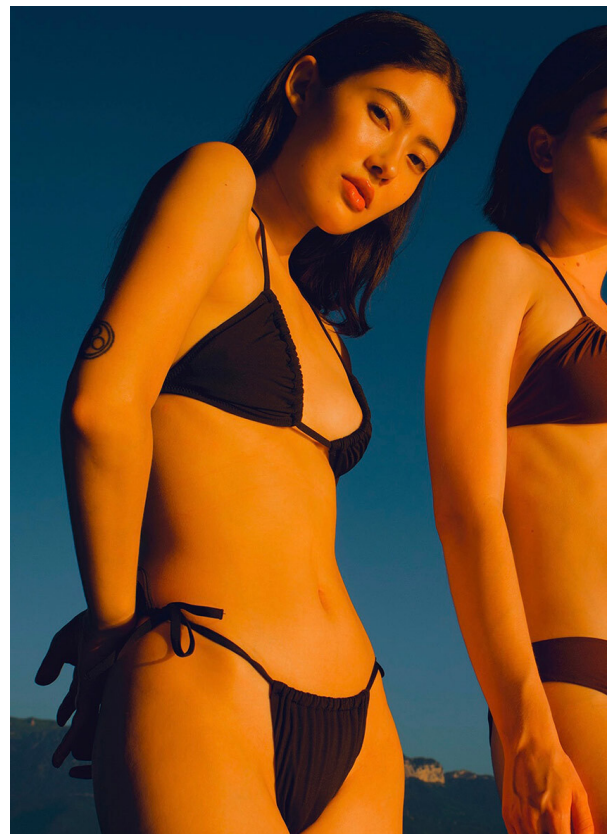

SCOUT

MODEL • AGENCY

CELIA P. IN TOWN

HEIGHT 167 cm BUST/WAIST/HIPS 79/62/92 cm EYES brown HAIR dark brown SHOES 38 LOCATION Geneva CH