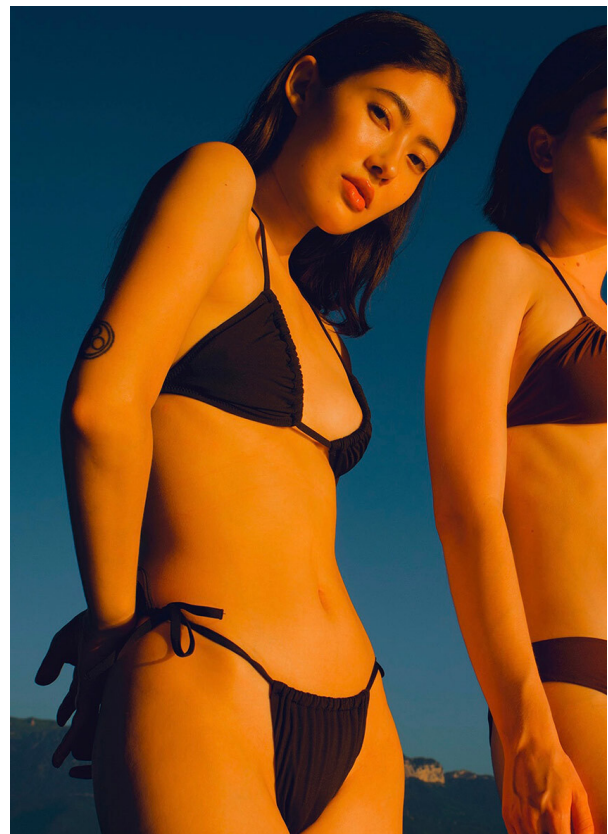

SCOUT

MODEL • AGENCY

CELIA P. IN TOWN

HEIGHT 167 cm BUST/WAIST/HIPS 79/62/92 cm EYES brown HAIR dark brown SHOES 38 LOCATION Geneva CH

SCOUT

MODEL • AGENCY

CELIA P. IN TOWN

HEIGHT 167 cm BUST/WAIST/HIPS 79/62/92 cm EYES brown HAIR dark brown SHOES 38 LOCATION Geneva CH

SCOUT

MODEL • AGENCY

CELIA P. IN TOWN

HEIGHT 167 cm BUST/WAIST/HIPS 79/62/92 cm EYES brown HAIR dark brown SHOES 38 LOCATION Geneva CH