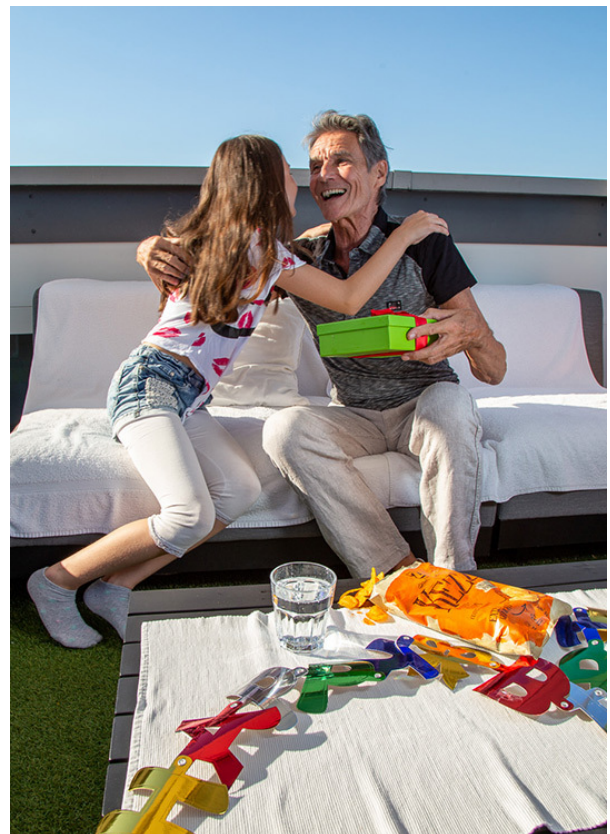

SCOUT

MODEL ● AGENCY

CHARLES G. SILVER

HEIGHT 177 cm BUST/WAIST/HIPS 98/87/95 cm EYES blue green grey HAIR salt&pepper SHOES 42/43 LOCATION Zürich CH