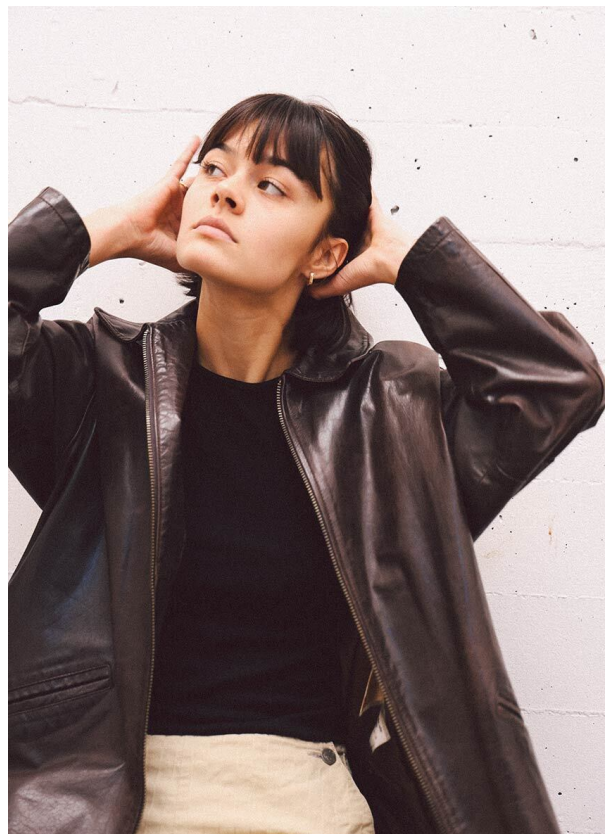

SCOUT

MODEL ● AGENCY

CHIARA T. 20 PLUS

HEIGHT 170.5 cm BUST/WAIST/HIPS 80/66/90 cm SIZE 36 EYES brown HAIR brown SHOES 37.5 LOCATION Zürich CH