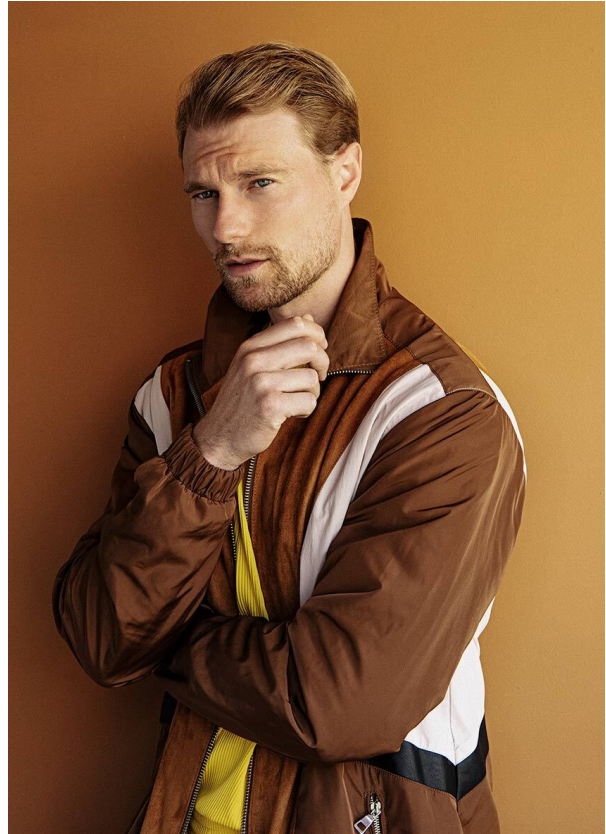

SCOUT

MODEL • AGENCY

CHRISTIAN BE. 30 PLUS

HEIGHT 184 cm BUST/WAIST/HIPS 103/76/95 cm EYES blue HAIR blonde SHOES 44 LOCATION München DE