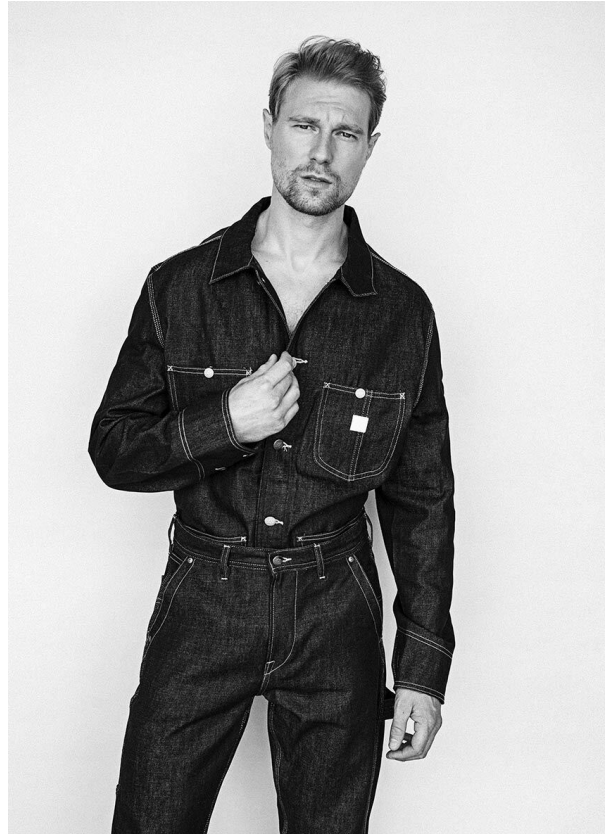

## CHRISTIAN BE. 30 PLUS

HEIGHT 184 cm BUST/WAIST/HIPS 103/76/95 cm EYES blue HAIR blonde SHOES 44 LOCATION München DE