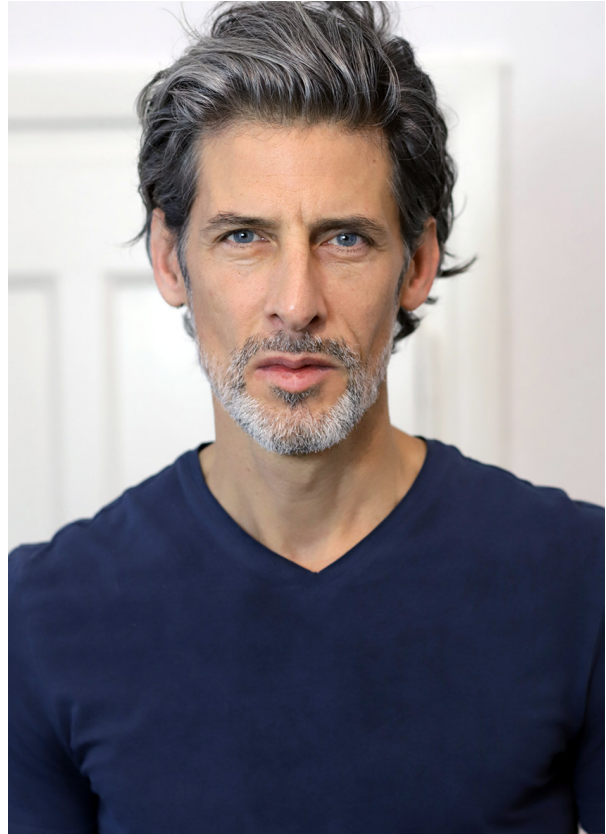

SCOUT

MODEL • AGENCY

CHRISTIAN BÜ. 40 PLUS

HEIGHT 185 cm BUST/WAIST/HIPS 100/83/98 cm EYES blue HAIR dark brown SHOES 44 LOCATION München DE

SCOUT

MODEL • AGENCY

CHRISTIAN BÜ. 40 PLUS

HEIGHT 185 cm BUST/WAIST/HIPS 100/83/98 cm EYES blue HAIR dark brown SHOES 44 LOCATION München DE

SCOUT

MODEL • AGENCY

CHRISTIAN BÜ. 40 PLUS

HEIGHT 185 cm BUST/WAIST/HIPS 100/83/98 cm EYES blue HAIR dark brown SHOES 44 LOCATION München DE

SCOUT

MODEL ● AGENCY

CHRISTIAN BÜ. 40 PLUS

HEIGHT 185 cm BUST/WAIST/HIPS 100/83/98 cm EYES blue HAIR dark brown SHOES 44 LOCATION München DE