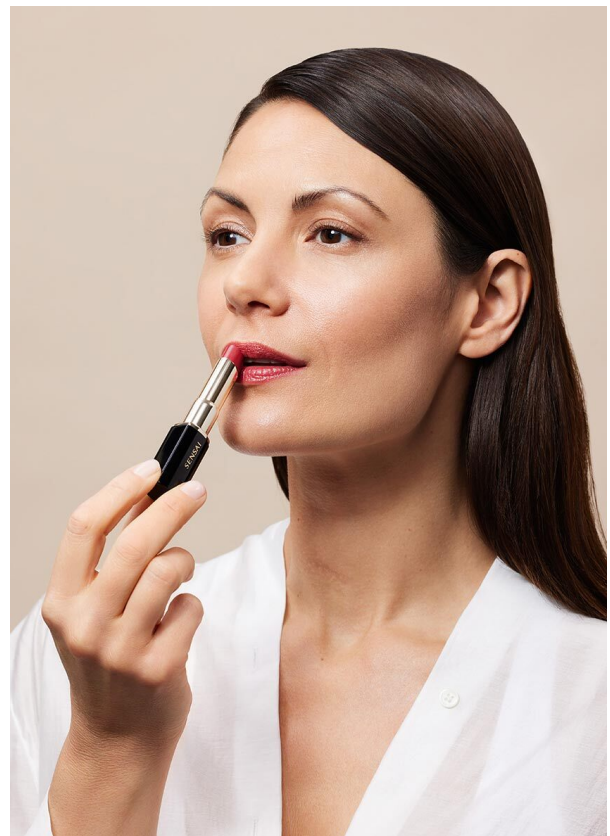

SCOUT

MODEL • AGENCY

CHRISTINA CA. HANDS

HEIGHT 177 cm BUST/WAIST/HIPS 90/63/92 cm EYES brown HAIR brown SHOES 39 LOCATION Lausanne CH