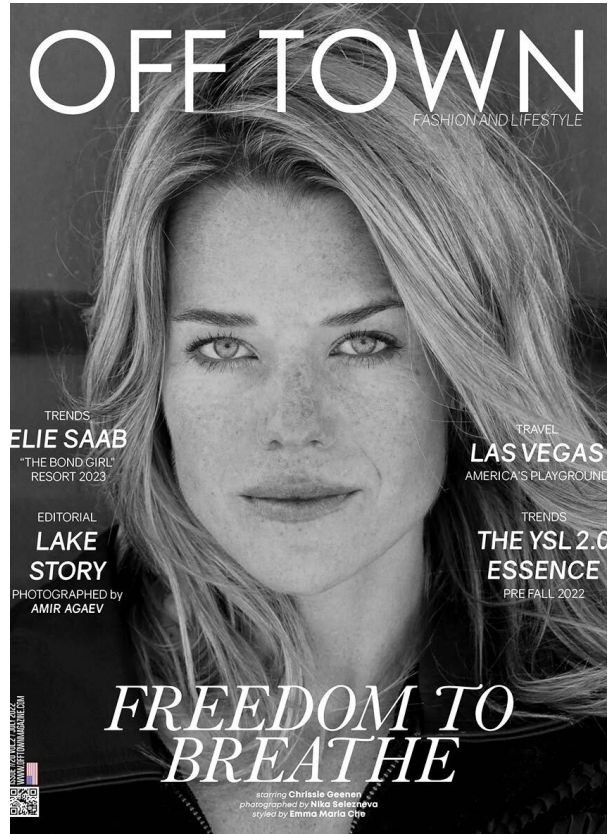

SCOUT

MODEL • AGENCY

CHRISTINE G. 30 PLUS

HEIGHT 170 cm BUST/WAIST/HIPS 84/60/87 cm EYES blue HAIR blonde SHOES 37 LOCATION Amsterdam NL