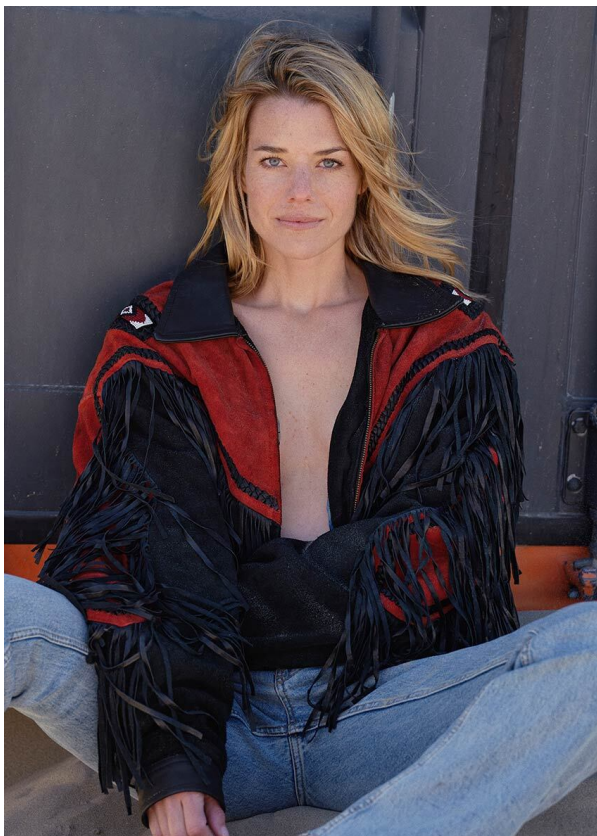

SCOUT

MODEL • AGENCY

CHRISTINE G. 30 PLUS

HEIGHT 170 cm BUST/WAIST/HIPS 84/60/87 cm EYES blue HAIR blonde SHOES 37 LOCATION Amsterdam NL