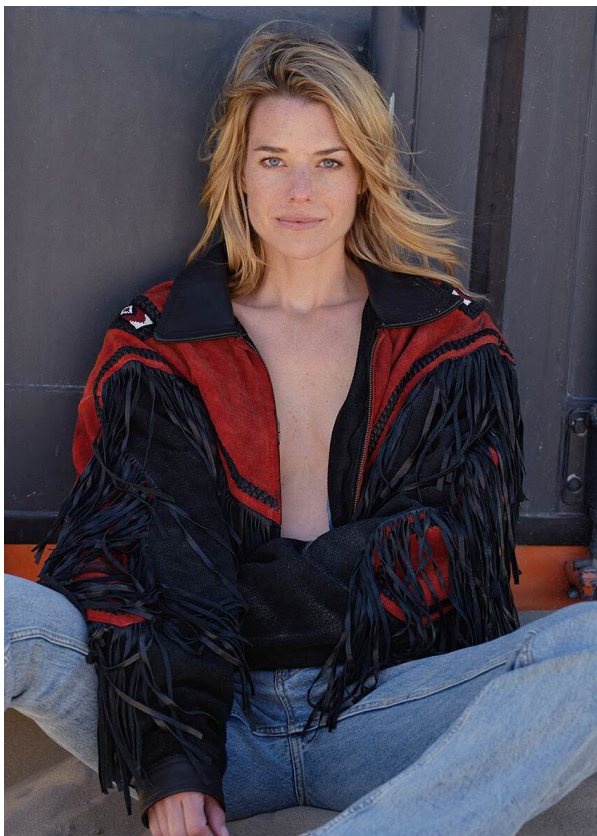

SCOUT

MODEL • AGENCY

CHRISTINE G. ^{30 PLUS}

HEIGHT 170 cm BUST/WAIST/HIPS 84/60/87 cm EYES blue HAIR blonde SHOES 37 LOCATION Amsterdam NL

SCOUT

MODEL • AGENCY

CHRISTINE G. 30 PLUS

HEIGHT 170 cm BUST/WAIST/HIPS 84/60/87 cm EYES blue HAIR blonde SHOES 37 LOCATION Amsterdam NL

SCOUT

MODEL • AGENCY

CHRISTINE G. 30 PLUS

HEIGHT 170 cm BUST/WAIST/HIPS 84/60/87 cm EYES blue HAIR blonde SHOES 37 LOCATION Amsterdam NL

SCOUT

MODEL • AGENCY

CHRISTINE G. 30 PLUS

HEIGHT 170 cm BUST/WAIST/HIPS 84/60/87 cm EYES blue HAIR blonde SHOES 37 LOCATION Amsterdam NL