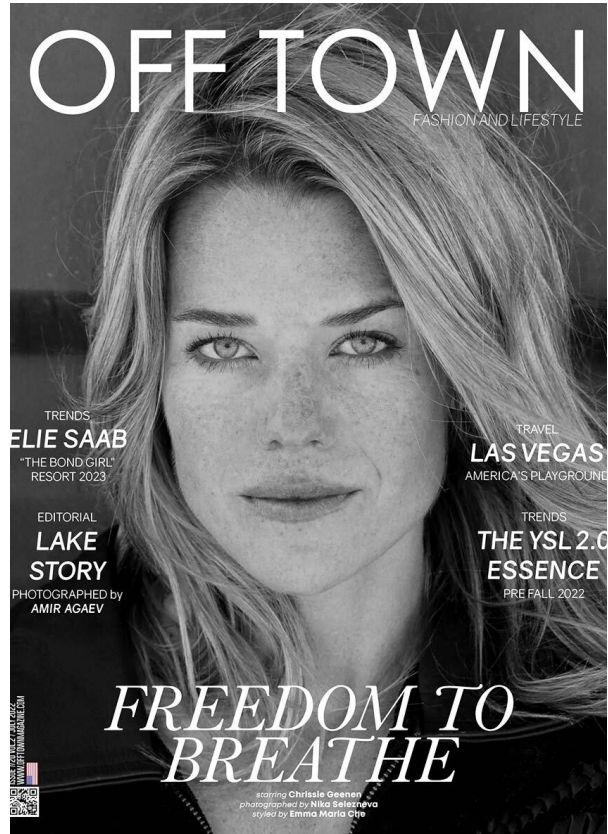

SCOUT

MODEL • AGENCY

CHRISTINE G. ^{30 PLUS}

HEIGHT 170 cm BUST/WAIST/HIPS 84/60/87 cm EYES blue HAIR blonde SHOES 37 LOCATION Amsterdam NL

SCOUT

MODEL • AGENCY

CHRISTINE G. 30 PLUS

HEIGHT 170 cm BUST/WAIST/HIPS 84/60/87 cm EYES blue HAIR blonde SHOES 37 LOCATION Amsterdam NL

SCOUT

MODEL • AGENCY

CHRISTINE G. 30 PLUS

HEIGHT 170 cm BUST/WAIST/HIPS 84/60/87 cm EYES blue HAIR blonde SHOES 37 LOCATION Amsterdam NL

SCOUT

MODEL • AGENCY

CHRISTINE G. 30 PLUS

HEIGHT 170 cm BUST/WAIST/HIPS 84/60/87 cm EYES blue HAIR blonde SHOES 37 LOCATION Amsterdam NL