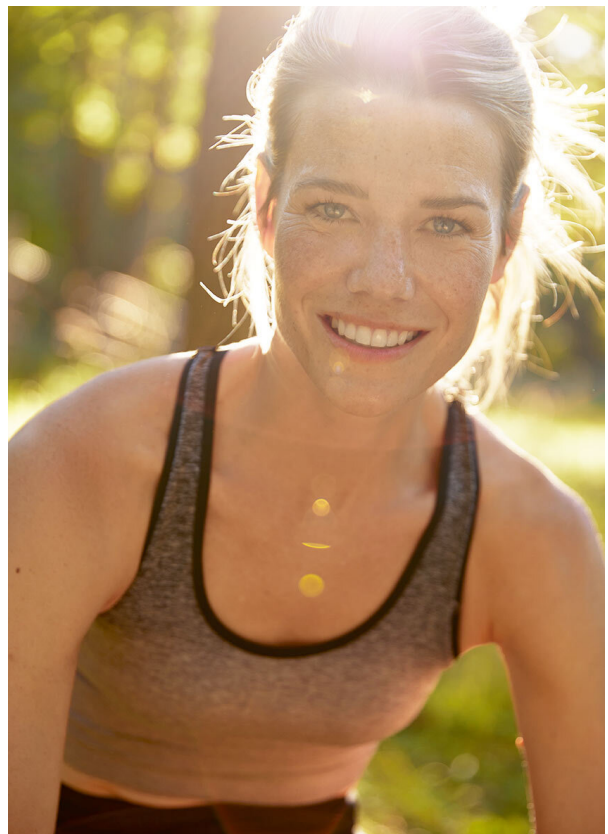

SCOUT

MODEL • AGENCY

CHRISTINE G. 30 PLUS

HEIGHT 170 cm BUST/WAIST/HIPS 84/60/87 cm EYES blue HAIR blonde SHOES 37 LOCATION Amsterdam NL