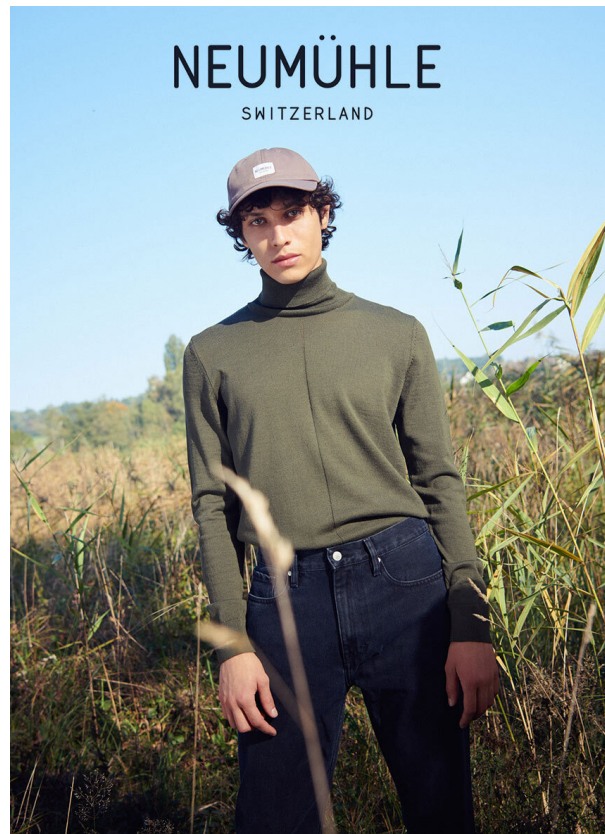

SCOUT

MODEL • AGENCY

CHRISTOPHER B. MAIN

HEIGHT 182 cm BUST/WAIST/HIPS 89/74/94 cm EYES green HAIR light brown SHOES 43 LOCATION Mexico City MX