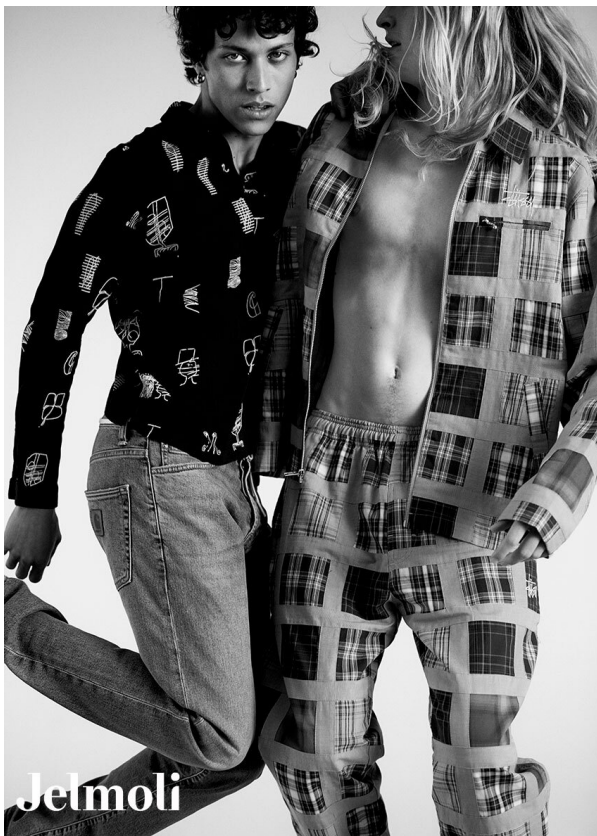

## CHRISTOPHER B. MAIN

HEIGHT 182 cm BUST/WAIST/HIPS 89/74/94 cm EYES green HAIR light brown SHOES 43 LOCATION Mexico City MX