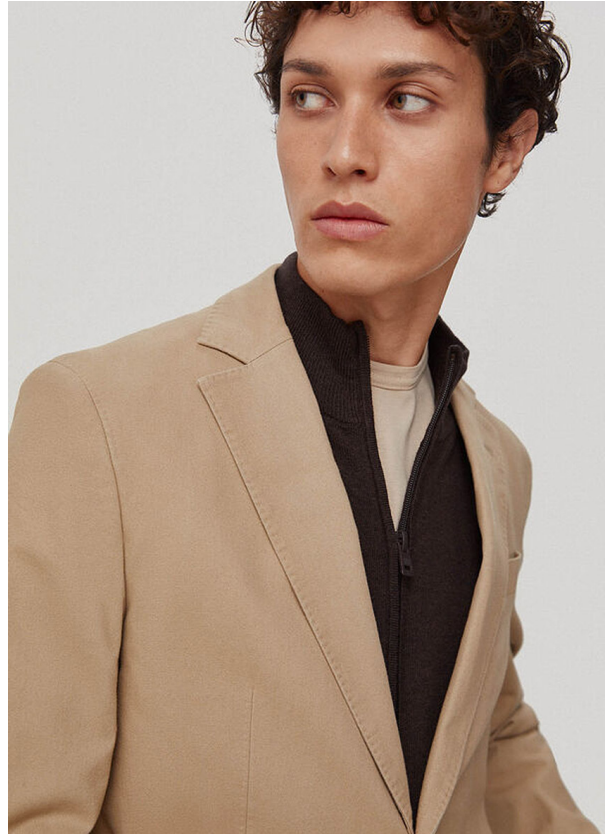

SCOUT

MODEL • AGENCY

CHRISTOPHER B. ^{MAIN}

HEIGHT 182 cm BUST/WAIST/HIPS 89/74/94 cm EYES green HAIR light brown SHOES 43 LOCATION Mexico City MX

SCOUT

MODEL • AGENCY

CHRISTOPHER B. MAIN

HEIGHT 182 cm BUST/WAIST/HIPS 89/74/94 cm EYES green HAIR light brown SHOES 43 LOCATION Mexico City MX

SCOUT

MODEL • AGENCY

CHRISTOPHER B. ^{MAIN}

HEIGHT 182 cm BUST/WAIST/HIPS 89/74/94 cm EYES green HAIR light brown SHOES 43 LOCATION Mexico City MX

SCOUT

MODEL ● AGENCY

CHRISTOPHER B. MAIN

HEIGHT 182 cm BUST/WAIST/HIPS 89/74/94 cm EYES green HAIR light brown SHOES 43 LOCATION Mexico City MX

SCOUT

MODEL ● AGENCY

CHRISTOPHER B. MAIN

HEIGHT 182 cm BUST/WAIST/HIPS 89/74/94 cm EYES green HAIR light brown SHOES 43 LOCATION Mexico City MX

SCOUT

MODEL • AGENCY

CHRISTOPHER B. MAIN

HEIGHT 182 cm BUST/WAIST/HIPS 89/74/94 cm EYES green HAIR light brown SHOES 43 LOCATION Mexico City MX