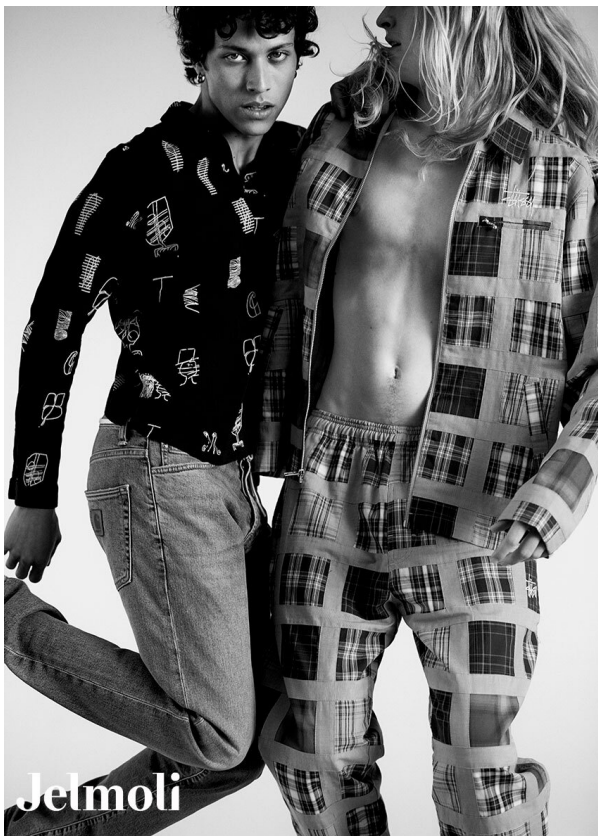

SCOUT

MODEL • AGENCY

CHRISTOPHER B. ^{MAIN}

HEIGHT 182 cm BUST/WAIST/HIPS 89/74/94 cm EYES green HAIR light brown SHOES 43 LOCATION Mexico City MX

SCOUT

MODEL • AGENCY

CHRISTOPHER B. MAIN

HEIGHT 182 cm BUST/WAIST/HIPS 89/74/94 cm EYES green HAIR light brown SHOES 43 LOCATION Mexico City MX

SCOUT

MODEL • AGENCY

CHRISTOPHER B. ^{MAIN}

HEIGHT 182 cm BUST/WAIST/HIPS 89/74/94 cm EYES green HAIR light brown SHOES 43 LOCATION Mexico City MX

SCOUT

MODEL ● AGENCY

CHRISTOPHER B. MAIN

HEIGHT 182 cm BUST/WAIST/HIPS 89/74/94 cm EYES green HAIR light brown SHOES 43 LOCATION Mexico City MX

SCOUT

MODEL ● AGENCY

CHRISTOPHER B. MAIN

HEIGHT 182 cm BUST/WAIST/HIPS 89/74/94 cm EYES green HAIR light brown SHOES 43 LOCATION Mexico City MX

SCOUT

MODEL • AGENCY

CHRISTOPHER B. MAIN

HEIGHT 182 cm BUST/WAIST/HIPS 89/74/94 cm EYES green HAIR light brown SHOES 43 LOCATION Mexico City MX