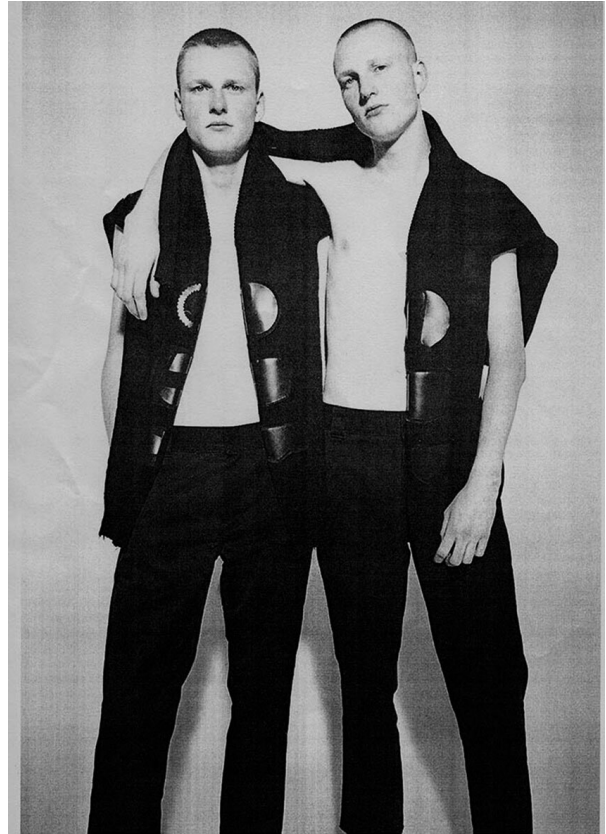

SCOUT

MODEL ● AGENCY

CHRISTOPHER RO. 20 PLUS

HEIGHT 188 cm BUST/WAIST/HIPS 94/76/92 cm EYES blue grey HAIR dark blonde SHOES 45 LOCATION Berlin DE

dulload 2020 s/s