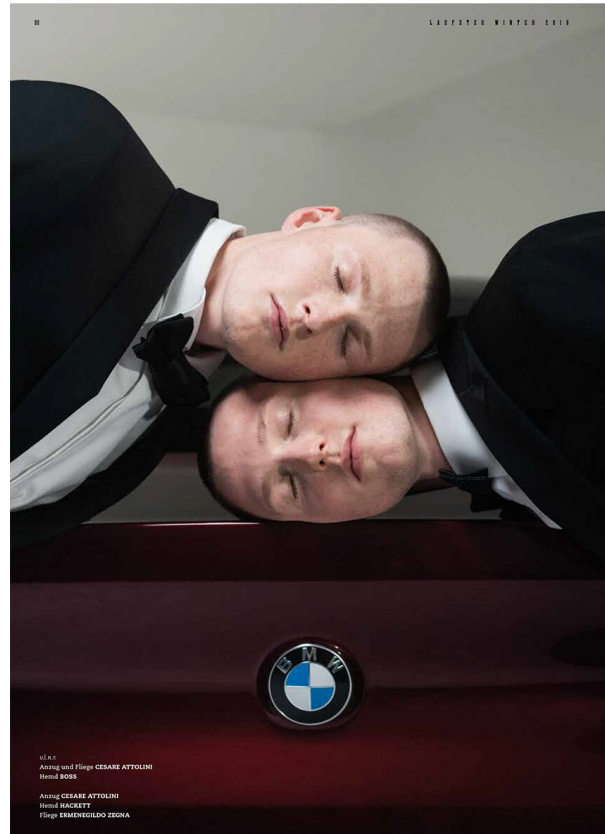

## CHRISTOPHER RO. 20 PLUS

HEIGHT 188 cm BUST/WAIST/HIPS 94/76/92 cm EYES blue grey HAIR dark blonde SHOES 45 LOCATION Berlin DE

## CHRISTOPHER RO. 20 PLUS

HEIGHT 188 cm BUST/WAIST/HIPS 94/76/92 cm EYES blue grey HAIR dark blonde SHOES 45 LOCATION Berlin DE

Powerful Visions, Touching Moments, Modern Taste