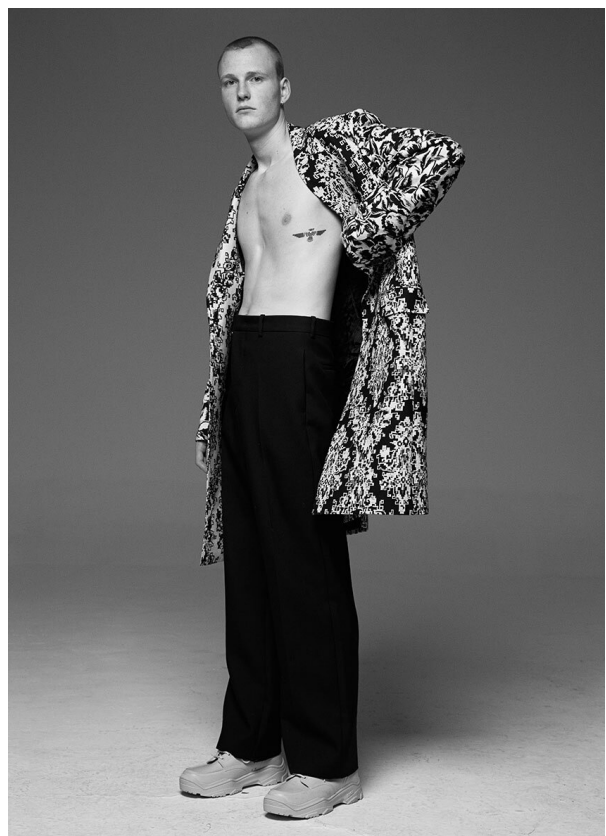

SCOUT

MODEL ● AGENCY

CHRISTOPHER RO. 20 PLUS

HEIGHT 188 cm BUST/WAIST/HIPS 94/76/92 cm EYES blue grey HAIR dark blonde SHOES 45 LOCATION Berlin DE