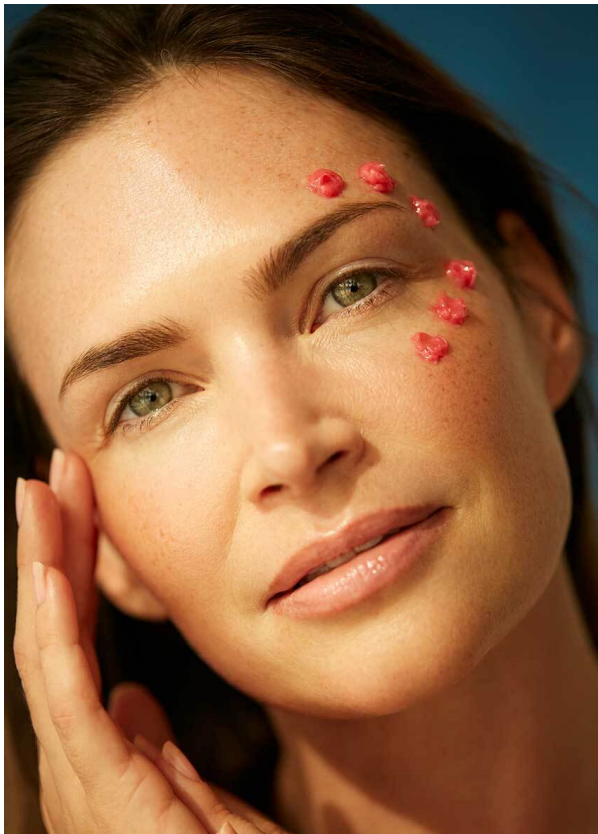

SCOUT

MODEL • AGENCY

CLAUDIA S. 30 PLUS

HEIGHT 177 cm BUST/WAIST/HIPS 85/63/90 cm EYES green HAIR brown SHOES 38 LOCATION München DE

SCOUT

MODEL • AGENCY

CLAUDIA S. 30 PLUS

HEIGHT 177 cm BUST/WAIST/HIPS 85/63/90 cm EYES green HAIR brown SHOES 38 LOCATION München DE

SCOUT

MODEL • AGENCY

CLAUDIA S. 30 PLUS

HEIGHT 177 cm BUST/WAIST/HIPS 85/63/90 cm EYES green HAIR brown SHOES 38 LOCATION München DE

SCOUT

MODEL ● AGENCY

CLAUDIA S. 30 PLUS

HEIGHT 177 cm BUST/WAIST/HIPS 85/63/90 cm EYES green HAIR brown SHOES 38 LOCATION München DE