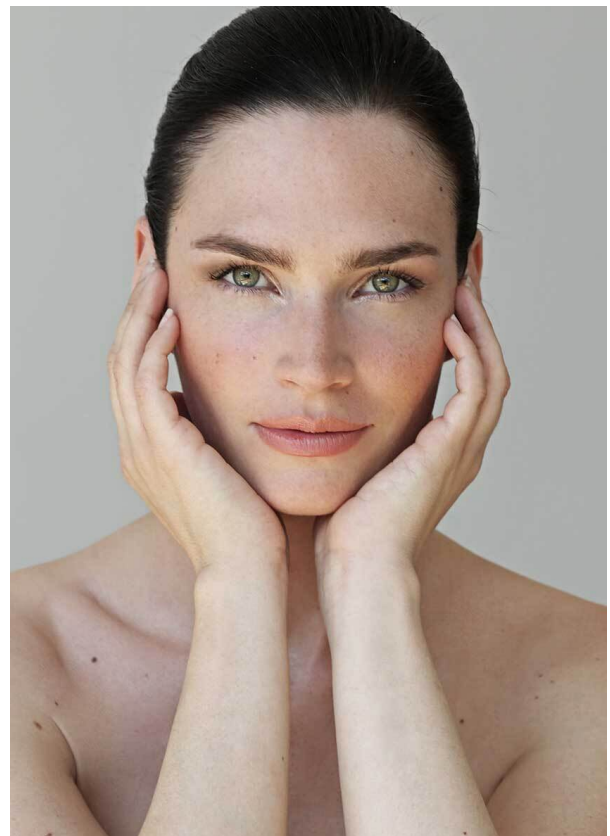

SCOUT

MODEL • AGENCY

CLAUDIA S. 30 PLUS

HEIGHT 177 cm BUST/WAIST/HIPS 85/63/90 cm EYES green HAIR brown SHOES 38 LOCATION München DE

SCOUT

MODEL • AGENCY

CLAUDIA S. 30 PLUS

HEIGHT 177 cm BUST/WAIST/HIPS 85/63/90 cm EYES green HAIR brown SHOES 38 LOCATION München DE

SCOUT

MODEL • AGENCY

CLAUDIA S. 30 PLUS

HEIGHT 177 cm BUST/WAIST/HIPS 85/63/90 cm EYES green HAIR brown SHOES 38 LOCATION München DE

SCOUT

MODEL ● AGENCY

CLAUDIA S. 30 PLUS

HEIGHT 177 cm BUST/WAIST/HIPS 85/63/90 cm EYES green HAIR brown SHOES 38 LOCATION München DE