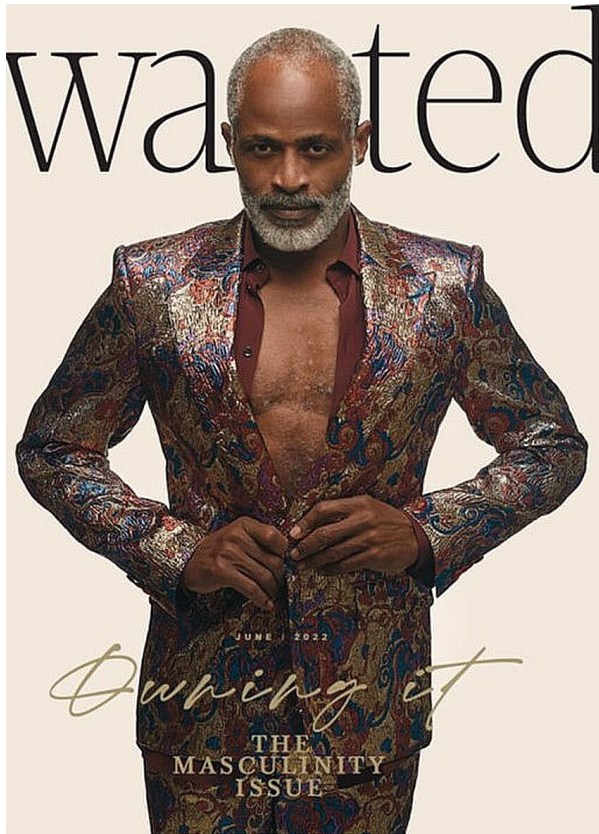

SCOUT

MODEL • AGENCY

COURTNEY M. SILVER

HEIGHT 188 cm BUST/WAIST/HIPS 102/85/102 cm SIZE 50 EYES brown HAIR salt & pepper SHOES 46 LOCATION London UK

SCOUT

MODEL • AGENCY

COURTNEY M. ^{SILVER}

HEIGHT 188 cm BUST/WAIST/HIPS 102/85/102 cm SIZE 50 EYES brown HAIR salt & pepper SHOES 46 LOCATION London UK

SCOUT

MODEL • AGENCY

COURTNEY M. ^{SILVER}

HEIGHT 188 cm BUST/WAIST/HIPS 102/85/102 cm SIZE 50 EYES brown HAIR salt & pepper SHOES 46 LOCATION London UK

SCOUT

MODEL ● AGENCY

COURTNEY M. SILVER

HEIGHT 188 cm BUST/WAIST/HIPS 102/85/102 cm SIZE 50 EYES brown HAIR salt & pepper SHOES 46 LOCATION London UK

SCOUT

MODEL • AGENCY

COURTNEY M. SILVER

HEIGHT 188 cm BUST/WAIST/HIPS 102/85/102 cm SIZE 50 EYES brown HAIR salt & pepper SHOES 46 LOCATION London UK