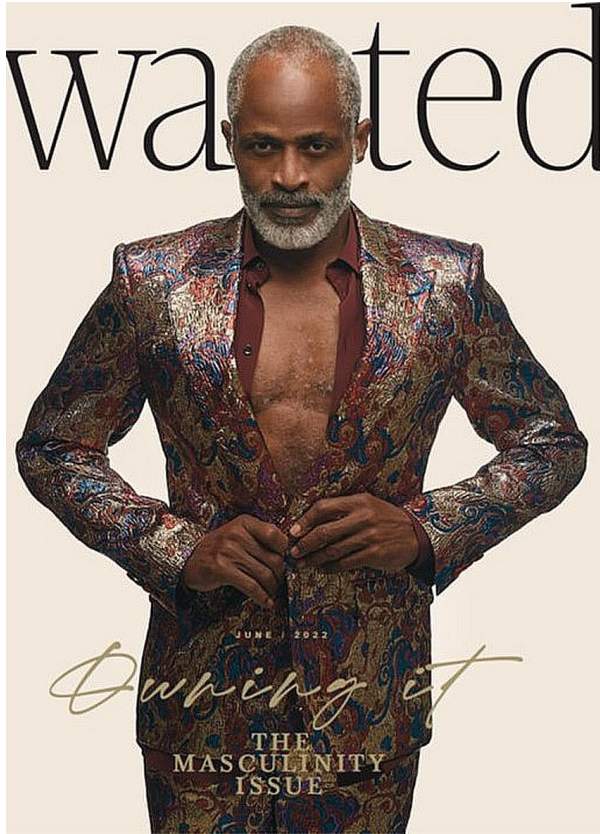

SCOUT

MODEL • AGENCY

COURTNEY M. SILVER

HEIGHT 188 cm BUST/WAIST/HIPS 102/85/102 cm SIZE 50 EYES brown HAIR salt & pepper SHOES 46 LOCATION London UK

SCOUT

MODEL • AGENCY

COURTNEY M. SILVER

HEIGHT 188 cm BUST/WAIST/HIPS 102/85/102 cm SIZE 50 EYES brown HAIR salt & pepper SHOES 46 LOCATION London UK

SCOUT

MODEL • AGENCY

COURTNEY M. ^{SILVER}

HEIGHT 188 cm BUST/WAIST/HIPS 102/85/102 cm SIZE 50 EYES brown HAIR salt & pepper SHOES 46 LOCATION London UK

SCOUT

MODEL ● AGENCY

COURTNEY M. SILVER

HEIGHT 188 cm BUST/WAIST/HIPS 102/85/102 cm SIZE 50 EYES brown HAIR salt & pepper SHOES 46 LOCATION London UK

SCOUT

MODEL ● AGENCY

COURTNEY M. SILVER

HEIGHT 188 cm BUST/WAIST/HIPS 102/85/102 cm SIZE 50 EYES brown HAIR salt & pepper SHOES 46 LOCATION London UK